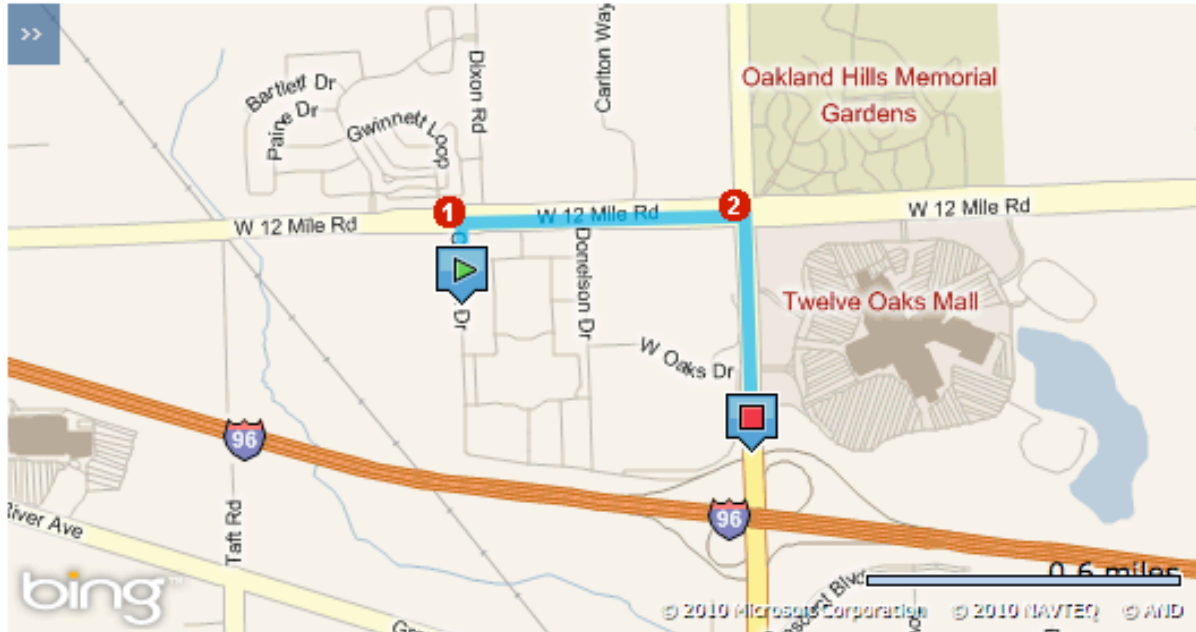

Residence Inn Detroit Novi
27477 Cabaret Drive
Novi, Michigan 48377
Phone: 1-248-735-7400
<http://www.marriott.com/dtwno>

Come Shop at Twelve Oaks in Novi, Michigan

Find all of your favorite stores and delicious restaurants at the Twelve Oaks mall in Novi. Located just half-a-mile from Twelve Oaks mall, you can find one of the best Novi hotels, the Residence Inn Detroit Novi. Whether you're looking for jewelry, electronics, home décor, shoes, women's clothing, luggage, children's toys, or men's fashions, Twelve Oaks mall has something for everyone.

Enjoy great deals, delicious food, and plenty of shopping at the Twelve Oaks mall. When visiting Novi, be sure to book comfortable accommodations at one of the premier Novi hotels in the area.

Of the hotels near Twelve Oaks, our hotel offers comfortable accommodations within walking distance to the mall. Guests of the Residence Inn Detroit Novi will enjoy:

Residence Inn Detroit Novi
27477 Cabaret Drive
Novi, Michigan 48377
Phone: 1-248-735-7400
<http://www.marriott.com/dtwno>

Driving Directions to Twelve Oaks Mall:

The following **Easy Route** can assist you in reaching your destination.

Thank you for choosing Marriott. We look forward to seeing you soon.

Directions	miles
Depart Cabaret Dr toward W 12 Mile Rd	0.1
1. Turn right onto W 12 Mile Rd	0.6
2. Turn right onto Novi Rd	0.4
Arrive at Novi Rd	