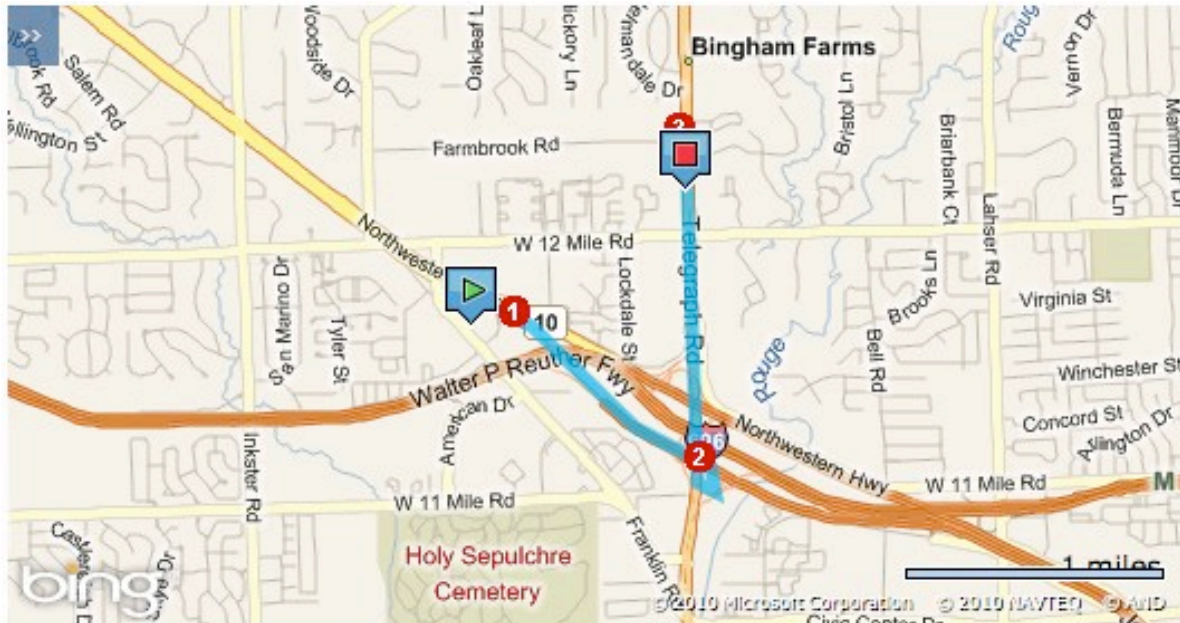

When visiting Comcast Southfield on business, stay nearby at one of the best Southfield Michigan hotels in the area. Our comfortable hotel is conveniently located just two miles away from Comcast Southfield and offers thoughtful amenities for Comcast corporate travelers.

SpringHill Suites Detroit Southfield
 28555 Northwestern Highway
 Southfield, Michigan 48034
 Phone: 1-284-352-6100
<http://www.marriott.com/dtwswd>

- Fitness center with cardiovascular equipment

Driving Directions to the Comcast Cable Corporation:

The following **Easy Route** can assist you in reaching your destination.

Estimated Travel Time: 4 minutes 2.8miles

ATTENTION: We do our best to present accurate driving directions, generated from the most current mapping services available. However, new road construction and highway modifications may result in some discrepancies.

Thank you for choosing Marriott. We look forward to seeing you soon.

Directions	miles
Depart M-10 South / Northwestern Hwy toward Beck Rd	0.2
1. Take ramp right and follow signs for M-10 South / John C Lodge Fwy	0.9
2. At exit 18A, take ramp right and follow signs for US-24 North / Telegraph Rd	1.6
3. Make a U-turn at Farmbrook Rd	0.1
Arrive at US-24 South / Telegraph Rd	