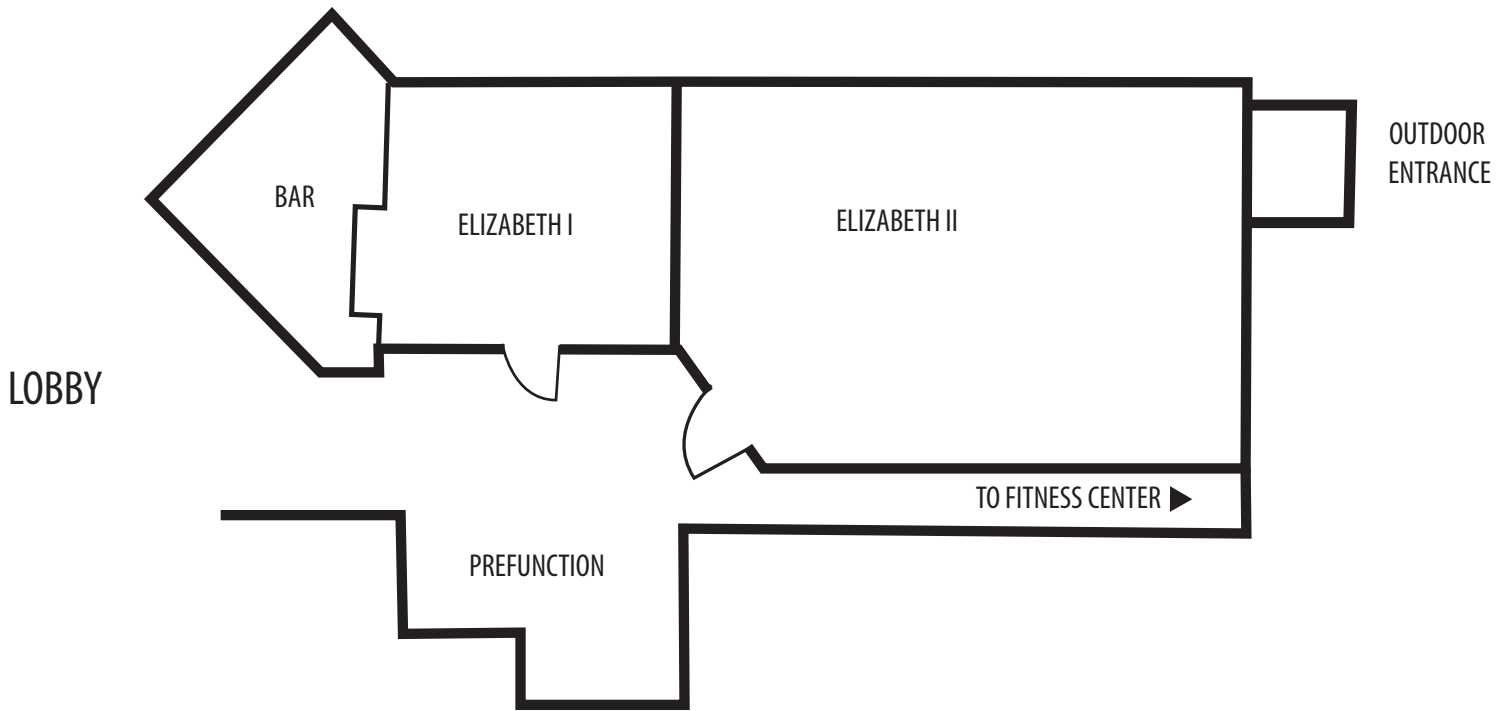

**Marriott.**  
ANN ARBOR YPSILANTI  
AT EAGLE CREST

**Elizabeth Ann Ballroom**

1275 South Huron Street • Ypsilanti, MI 48197  
734.487.2000 Ext. 167  
annarbormarriott.com