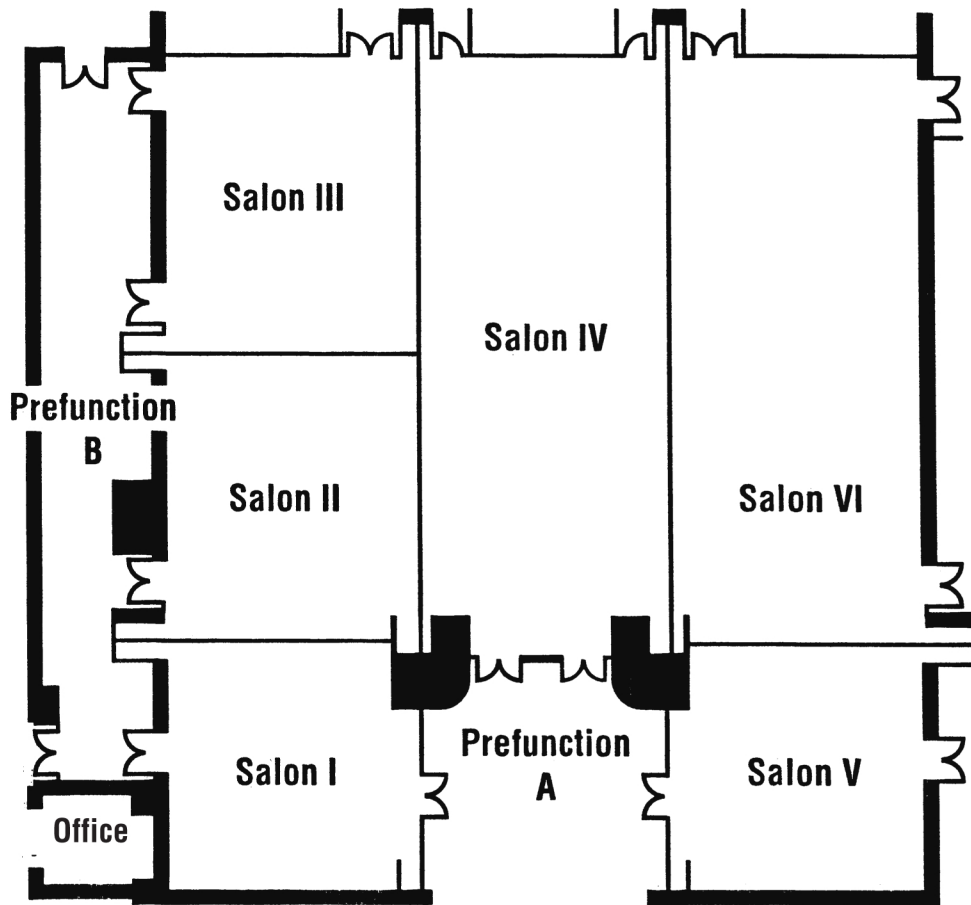

ANN ARBOR YPSILANTI
AT EAGLE CREST

Gerald R. Ford Presidential Ballroom

1275 South Huron Street • Ypsilanti, MI 48197
734.487.2000 Ext. 167
annarbormarriott.com