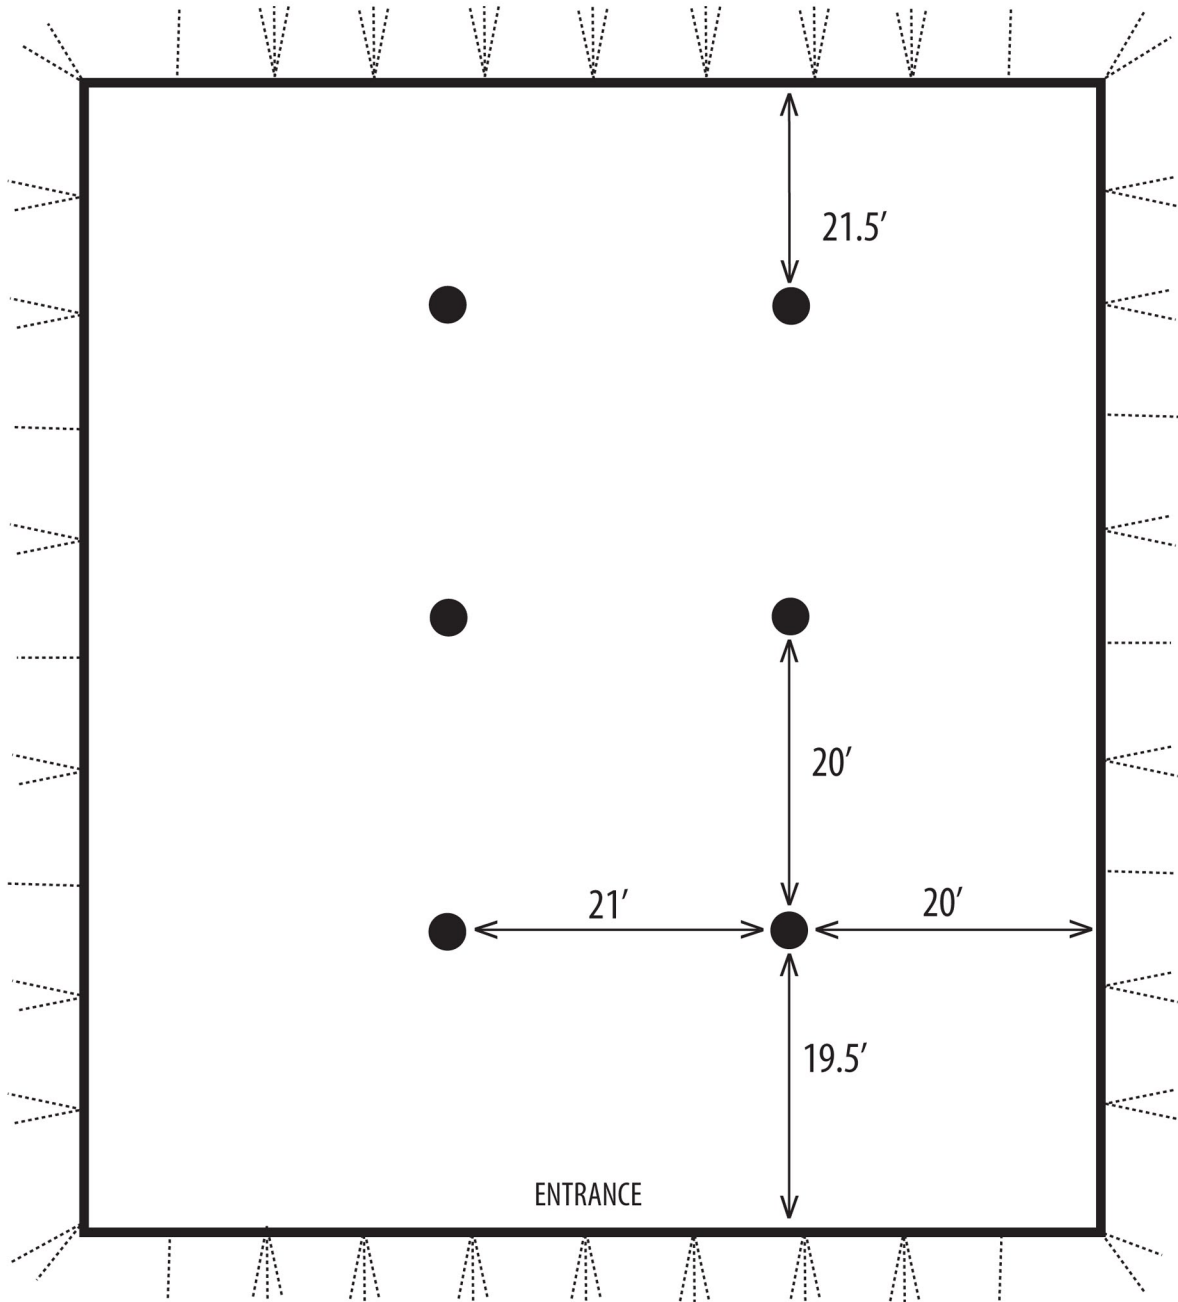

## Garden Marquee

TENT MEASURES 60' X 80'  
THERE ARE SIX POLES • WALL POLES ARE 7' • CENTER POLES ARE 25'

1275 South Huron Street • Ypsilanti, MI 48197  
734.487.2000 Ext. 167  
annarbormarriott.com