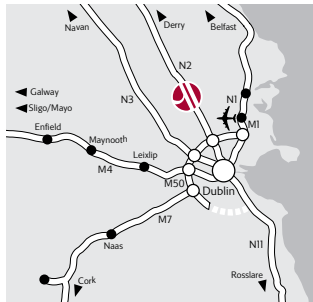

ASHBOURNE MARRIOTT HOTEL

The Rath, Ashbourne
Co. Meath, Ireland

tel: 353 (1) 835 0800

fax: 353 (1) 801 0301

MarriottAshbourne.com

CONTEMPORARY
IRELAND.

Marriott
ASHBOURNE

DIRECTIONS

Located in Ashbourne, Co. Meath on the main N2, 15 minutes from Dublin Airport, 25 minutes from Dublin City Centre and a few minutes from some of the most important historic sites and monuments within County Meath.

From Airport

Dublin International Airport (DUB)

- Hotel direction: 13 mi NW
- Driving directions: Take the M1 towards the M50. Take the M50 southbound and leave at Exit 5, the N2 towards Derry. Keep on following the N2, do not take 1st exit signposted Ashbourne, continue to next roundabout. The hotel is situated on the 2nd exit of the roundabout.

ACCOMMODATION

Our 148 spacious rooms and suites are thoughtfully appointed with every comfort imaginable; some are equipped with balconies and additional space for families or larger groups. Discover blissful slumber on Marriott's celebrated new bedding package.

RESTAURANTS AND LOUNGES

Grill Twenty One

Grill Twenty One offers you a lively atmosphere charged with an alluring sense of drama. Feast on savoury steaks and seafood ... all prepared with the finest local ingredients and grilled and roasted in a spectacular show kitchen.

Red Bar

Red Lounge Bar -- a fresh new face on the Irish Bar scene. Savour the ambiance of a uniquely contemporary bar - where intense colours, sophisticated lighting, and chilled music set the mood

CONFERENCE AND FUNCTION ROOMS

The Marriott Ashbourne offers a range of 8 conferences, banqueting & private dining suites with more than 9,000 square feet of space, featuring versatile floor plans and the latest technology. Designed to accommodate every kind of event, from important conferences to private board level meetings.

PARKING

Over 350 complimentary car parking spaces.

LEISURE FACILITIES

- Clann Fitness & Leisure Club 16m Swimming Pool
- Sauna
- Hot tub
- Jacuzzi
- Whirlpool

GOLF FACILITIES

- Ashbourne Golf Course

SPA FACILITIES

- Daydream Spa

LOCAL ATTRACTIONS

- Ashbourne Town Centre
- The Hill of Tara
- Newgrange
- Trim Castle

RESERVATIONS AND PAYMENT

Credit card required to secure all reservations.
Individual reservations can be cancelled up until 4pm on the day of arrival.

For reservations please call 00353 1 835 6800 or online MarriottAshbourne.com