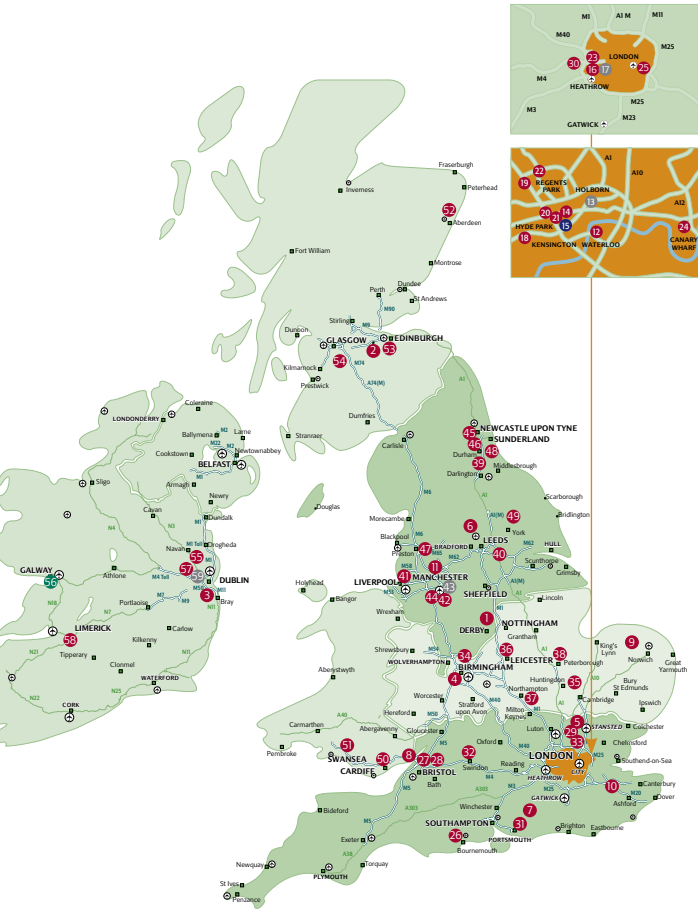

**YOUR GATEWAY  
TO IRELAND**

Situated in beautiful County Meath, the Ashbourne puts a host of attractions within easy reach. Visit historic sights, ancient monuments, luminous green pastures or test your game on the many local championship golf courses. For a slice of city life, take the short drive into buzzing Dublin.

**MarriottEvents.co.uk**

**Marriott Hotel & Country Clubs**

- 1 BREADSALL PRIORY Derby
- 2 DALMAHOY Edinburgh
- 3 DRUIDS GLEN County Wicklow, Ireland
- 4 FOREST OF ARDEN Birmingham
- 5 HANBURY MANOR Hertfordshire
- 6 HOLLINS HALL Leeds/Bradford
- 7 MEON VALLEY Southampton/Winchester
- 8 ST. PIERRE Chepstow
- 9 SPROWSTON MANOR Norwich
- 10 TUDOR PARK Maidstone
- 11 WORSLEY PARK Manchester

**Marriott Town & City Hotels**

**South of England**

- 25 BEXLEYHEATH
- 26 BOURNEMOUTH HIGHCLIFF
- 27 BRISTOL CITY CENTRE
- 28 BRISTOL ROYAL
- 29 CHESHUNT
- 30 HEATHROW/WINDSOR Formerly Slough/Windsor
- 31 PORTSMOUTH
- 32 SWINDON
- 33 WALTHAM ABBEY

**Central England**

- 34 BIRMINGHAM
- 35 HUNTINGDON
- 36 LEICESTER
- 37 NORTHAMPTON
- 38 PETERBOROUGH

**North of England**

- 39 DURHAM ROYAL COUNTY
- 40 LEEDS
- 41 LIVERPOOL CITY CENTRE
- 42 MANCHESTER AIRPORT
- 43 MANCHESTER
- 44 MANCHESTER V&A
- 45 NEWCASTLE GOSFORTH PARK
- 46 NEWCASTLE METROCENTRE
- 47 PRESTON
- 48 SUNDERLAND
- 49 YORK