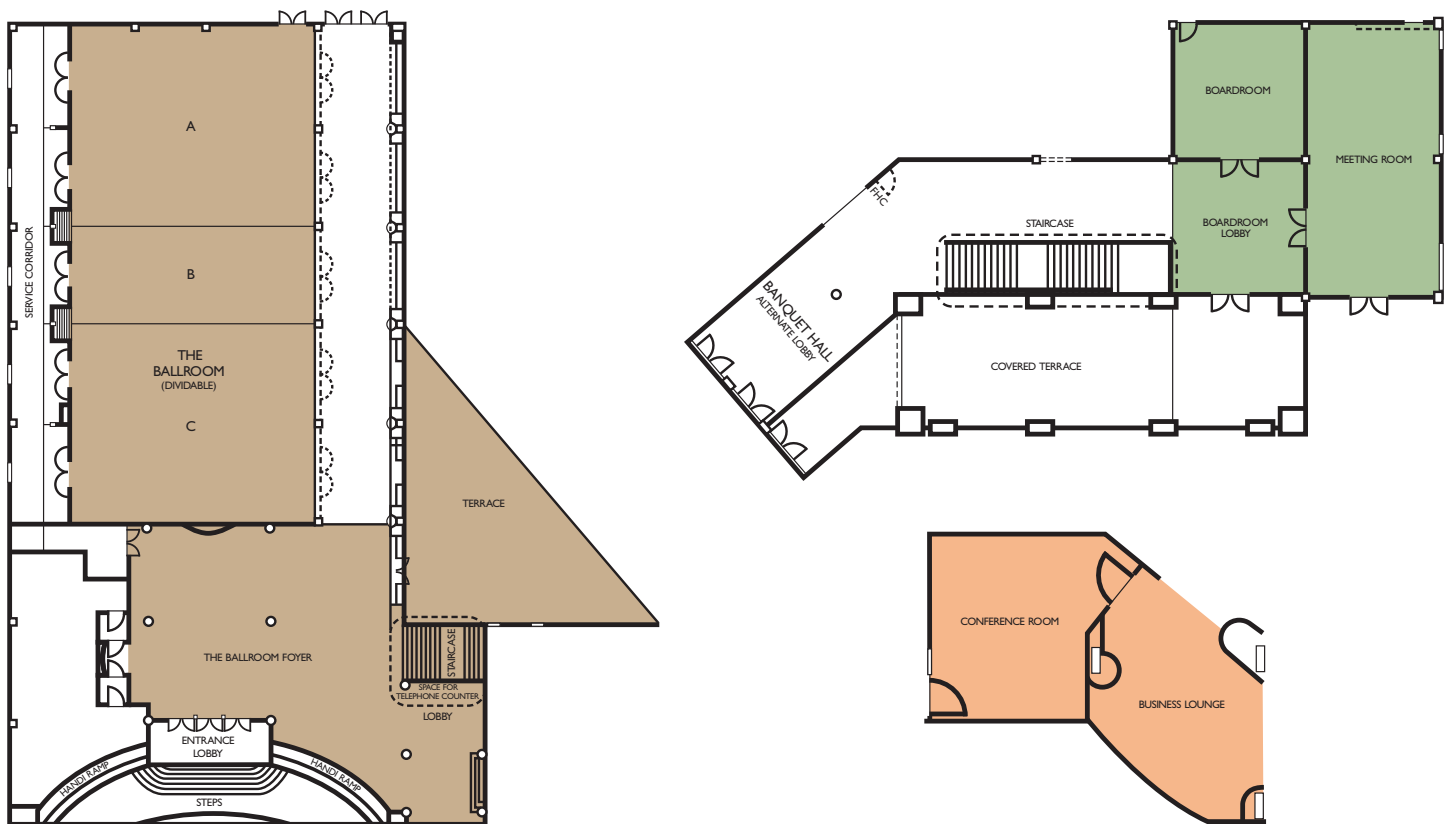

Meeting Capacity Chart

	Full Day Rate	Half Day Rate	Size (M)	Area (M ²)	Height (M)	Classroom	Theatre	Banquet	U-Shape	Cabaret	Cocktail	Boardroom
The Ballroom	9000	5000	14.5 X 30	435	5	300	500	360	80	180	500	-
Ballroom 'A'	-	-	14.5 X 12	174	5	70	120	100	30	54	120	-
Ballroom 'B'	-	-	14.5 X 5.8	84	5	36	72	60	24	36	75	28
Ballroom 'C'	-	-	14.5 X 12	174	5	70	120	100	30	54	120	-
The Ballroom Foyer	-	-	16.5 X 12	200	5	-	-	-	-	-	200	-
Terrace	-	-	18 X 15	135	-	-	-	60	-	-	100	-
Pre-function	-	-	30 X 5	150	5	-	-	-	-	-	150	-
Meeting Room	1500	1000	11.7 X 5.7	66	3.5	30	80	50	26	32	60	28
Boardroom	1500	1000	5.7 X 5.7	32.5	3.5	-	-	10	-	-	-	10
Business Centre	1000	600	3.75 X 4.5	17	2.8	-	-	-	-	-	-	6
Cucina (Upper Floor)	-	-	-	-	-	-	-	110	-	-	140	-