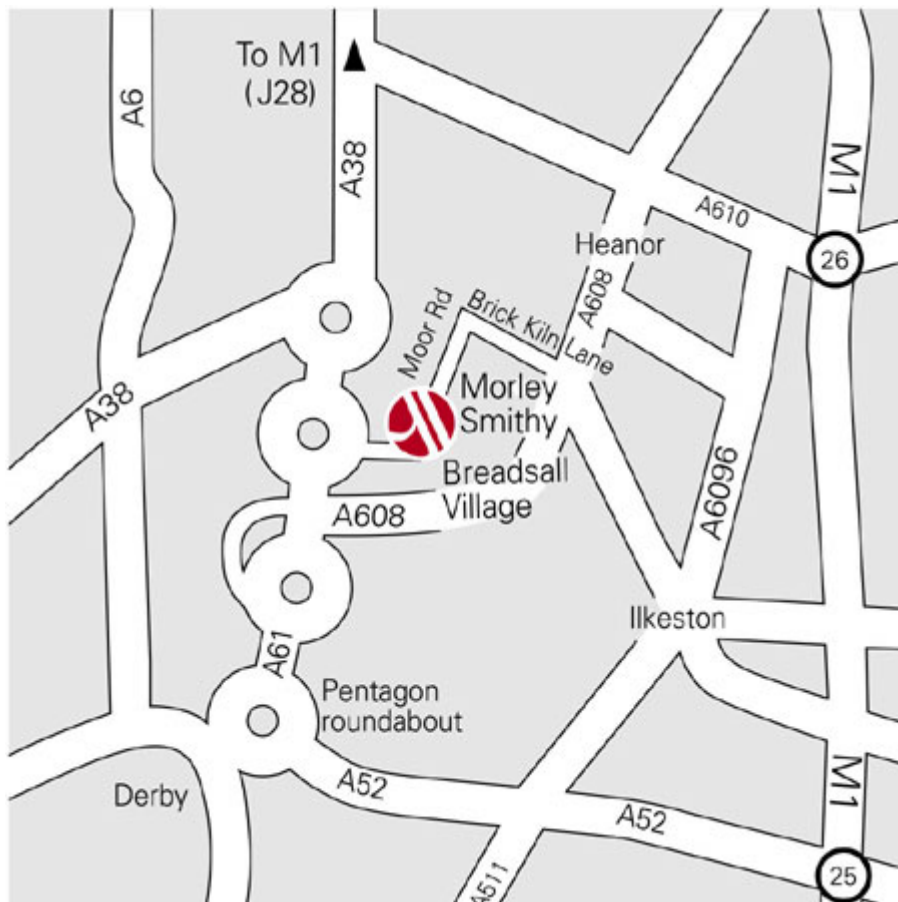

Marriott.
BREADSALL PRIORY
HOTEL & COUNTRY CLUB

DIRECTIONS TO MARRIOTT BREADSALL PRIORY

Travelling North: At M1 J25, take A52 to Derby. At 1st roundabout after approx 7 miles take A61 to Chesterfield. At next roundabout take A608 to Heanor. After approx 3 miles turn left by the Three Horse Shoes Public House into Brick Kiln Lane. At the next junction turn left and the hotel is on the right after approx 1 mile.

Travelling South: At M1 J28 take A38 to Derby. Filter left towards Derby at 1st roundabout and left at the 2nd roundabout into Breadsall Village. Turn left into Rectory Lane, follow road around to the right. Turn left into Moor Road and the hotel is approx 1 mile on the left.