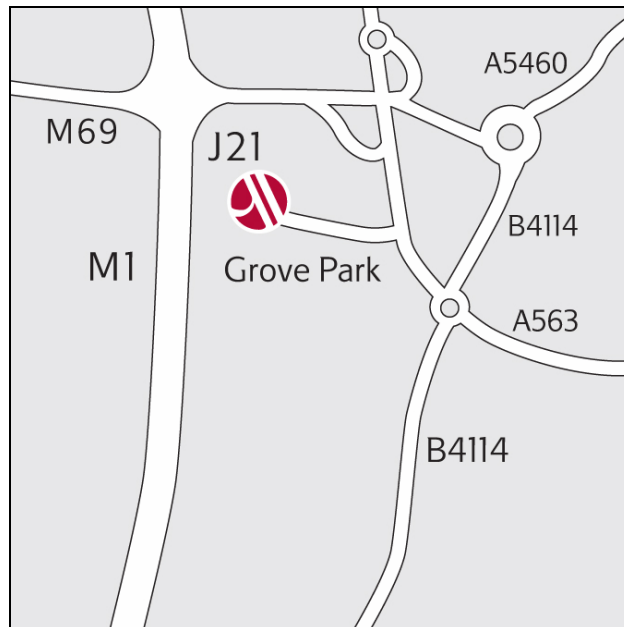

## Leicester Marriott Hotel - Directions

### **By road:**

Leave M1 at Junction 21, follow directions to Leicester. Take slip road for A563 sign posted Leicester and Space Centre. At roundabout take first left and head east on the A563 marked Leicester. Get into right outside lane and at 2<sup>nd</sup> slip road turn right, sign posted Business Park. At roundabout (approx 50 yards) take last exit and hotel is situated at the bottom of this road.

### **By air:**

The nearest Airport is Nottingham East Midlands (EMA). Join the M1 Southbound at Junction 24. Follow the by road instructions as above. Distance 19 miles.

Leicester Marriott® Hotel  
Smith Way, Grove Park, Enderby Leicester, LE19 1SW United Kingdom  
\* Phone: 44 1162 820100  
\* Fax : 44 1162 820101  
\* Sales: 44 1162 820100  
\* Website: [www.leicestermarriott.co.uk](http://www.leicestermarriott.co.uk)