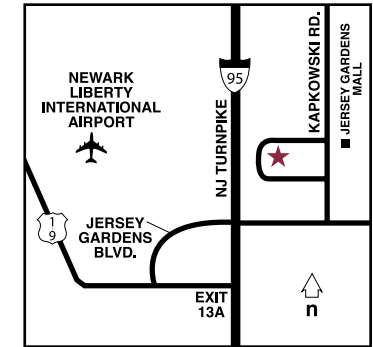

Stay Productive. Stay Balanced.

Conveniently located just five minutes from Newark Liberty International Airport, Port Newark, Port Elizabeth and downtown Newark, the newly renovated Residence Inn by Marriott[®] Newark Elizabeth/Liberty International Airport is the perfect hotel choice for project teams, training, relocations and extended stays in the Newark/Elizabeth area. Maintain your pace throughout your stay with suites purposefully designed for living, relaxing and working. Prepare the perfect meal in your fully equipped kitchen. Or, stop by The Market, open 24/7, for a variety of food and beverages on-the-go. Enjoy our free HomeTouch[®] breakfast buffet daily, nightly social events, and complimentary high-speed Internet access throughout your stay.

Residence Inn by Marriott[®]
Newark Elizabeth/Liberty International Airport
83 Glimcher Realty Way
Elizabeth, New Jersey 07201
T: 908.352.4300
F: 908.352.4344
elizabethresidenceinn.com

Guest Room Amenities

Attractions

Jersey Gardens Outlet Mall • AMC Movie Theater • Newark Liberty Int'l Airport • New Jersey Performing Arts Center • Jersey City • Liberty State Park/Statue of Liberty • Liberty Science Center • Ellis Island and Staten Island • Giants Stadium • Continental Arena • Prudential Center

Directions

From Newark Airport: Exit Route 1/9 South toward Elizabeth, following signs for Elizabeth Seaport. Take North Avenue East/Elizabeth Seaport exit. Exit at Jersey Gardens Blvd. Turn left onto Kapkowski Road. Turn left again onto Glimcher Realty Way. Residence Inn is straight ahead.