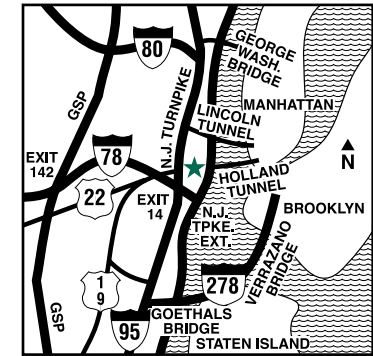

T 201.626.6600 F 201.626.6601

jerseycitycourtyard.com

Guest Room Amenities

10 floors • 178 guest rooms and 9 suites • Complimentary high-speed Internet access • Individual climate control • Cable/satellite TV • In-room coffee/tea service • In-room hair dryer, iron and ironing board • Luxury bedding

Facilities & Services

Committed to a smoke-free environment • Complimentary bus parking for groups • 24-hour Market • *Hudson Café*, serving breakfast • *Bertucci's* dinner delivery • Fitness room • Wireless Internet access in lobby • Business center • Indoor pool

and whirlpool • Safe-deposit boxes at front desk • *USA Today* in lobby • Valet dry-cleaning service • 3 meeting rooms with 1,300 square feet of total meeting space; maximum seating capacity for 88 guests • Catering and audiovisual equipment available

Attractions

Hudson River Waterfront • Newport Centre Mall • Statue of Liberty/Ellis Island • Liberty State Park • Empire State Building • Madison Square Garden • Jacob K. Javits Convention Center • Radio City Music Hall • Times Square • Rockefeller Center

Directions

From the New Jersey Turnpike: Take Exit 14C toward Holland Tunnel/New York City. Before entering the Holland Tunnel, turn right onto Jersey Ave. Immediately bear left toward the Newport Centre Mall. Stay on roadway until the first light, which is Washington Blvd. Turn right onto Washington Blvd. Hotel is on the left.

IT'S A NEW STAY.®

	DIMENSIONS		CAPACITY					
	LxWxH	Sq. Ft.	Theater	Schoolroom	Conference	U-Shape	Reception	Banquet
Meeting Room A	21'x23'11x9'	500	40	27	20	21	40	36
Meeting Room B	21'x23'11x9'	500	40	27	20	21	40	36
Full Room	42'6x23'11x9'	1,000	88	54	38	39	56	72
Conference Room	15'x20'x8'	300	—	—	8	—	—	—