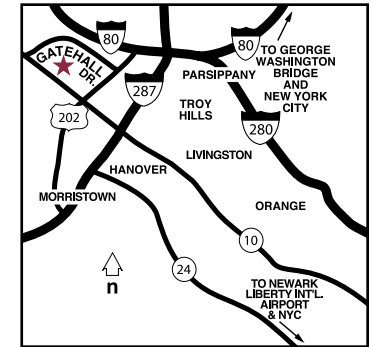

Great Benefits in Top-Rated Parsippany.

The all-suite Residence Inn by Marriott[®] Parsippany, just off Routes 10 and 202, is situated on 10 acres with an indoor pool, whirlpool, sun deck, playground, and game room. A free hot breakfast buffet is prepared each morning, and The Market is open 24 hours a day with a great selection of food and beverages. Guest suites offer fully equipped kitchens, complimentary Internet access and grocery shopping, plus lower rates for longer stays. The hotel is minutes from all major office parks, and convenient to Jockey Hollow, Paper Mill Playhouse, Liberty Science Center and New York City.

Attractions

Mennen Sports Arena • Morris Museum • Washington Headquarters (Morristown) • Imagine That • Jockey Hollow • Paper Mill Playhouse • Hacklebarney State Park • Land of Make Believe • Liberty Science Center • New York City

Directions

From Newark Airport (EWR): Take Route 78 West to Route 24 West (Morristown) to Route 287 North to Exit 39. Take Route 10 West through two traffic lights; turn right on Gatehall.

From NJ Turnpike: Take Exit 14 for Newark Airport. Follow signs to I-78 West. Follow directions above.