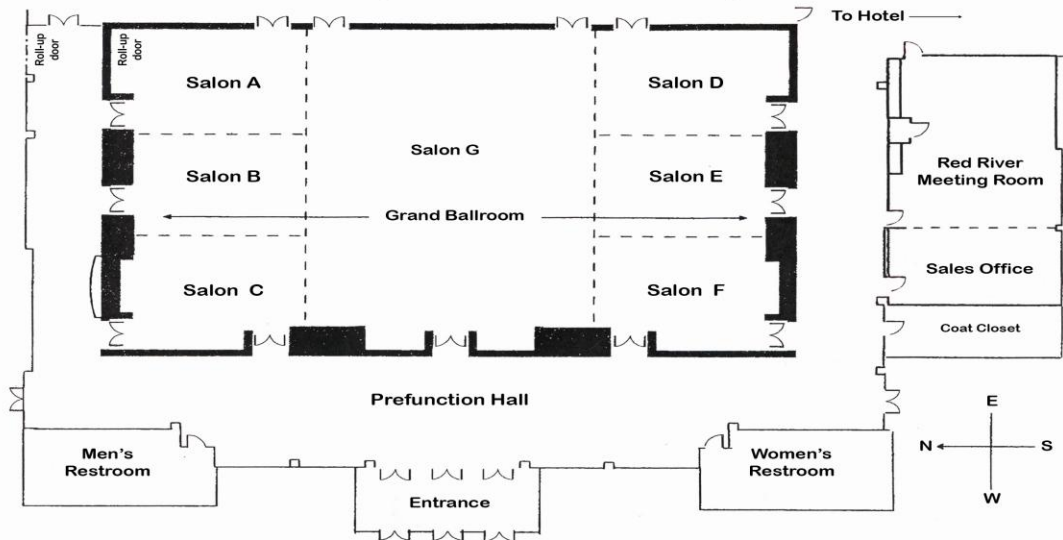

Moorhead, MN Hotel & Conference Center

1080 28th Ave. South

Moorhead, MN 56560

Phone: 218.284.1000

Fax: 218.284.1200

<http://marriott.com/farcy>

Room Layouts and Capacities

Name	Dimensions	Sq. Ft.	Theater	Classroom	Rounds	U-Shape	Conference	Hollow Square
Grand Ballroom	104' x 67'	7022	650	368	630	N/A	N/A	N/A
Salon A	31' x 22'	682	60	36	50	20	24	28
Salon B	28' x 21'	588	60	32	50	20	24	28
Salon C	30' x 23'	690	60	32	50	20	24	28
Salon D	31' x 22'	682	60	36	50	20	24	28
Salon E	28' x 21'	588	60	32	50	20	24	28
Salon F	30' x 23'	690	60	32	50	20	24	28
Salon G	47' x 66'	3102	340	180	250	N/A	N/A	N/A
Red River Room	35' x 24'	750	60	40	50	20	24	24
Great Plains Meeting Room	22' x 30'	660	60	36	50	20	24	24
Amber Valley Board Room	17' x 25'	425	N/A	N/A	N/A	N/A	14	N/A