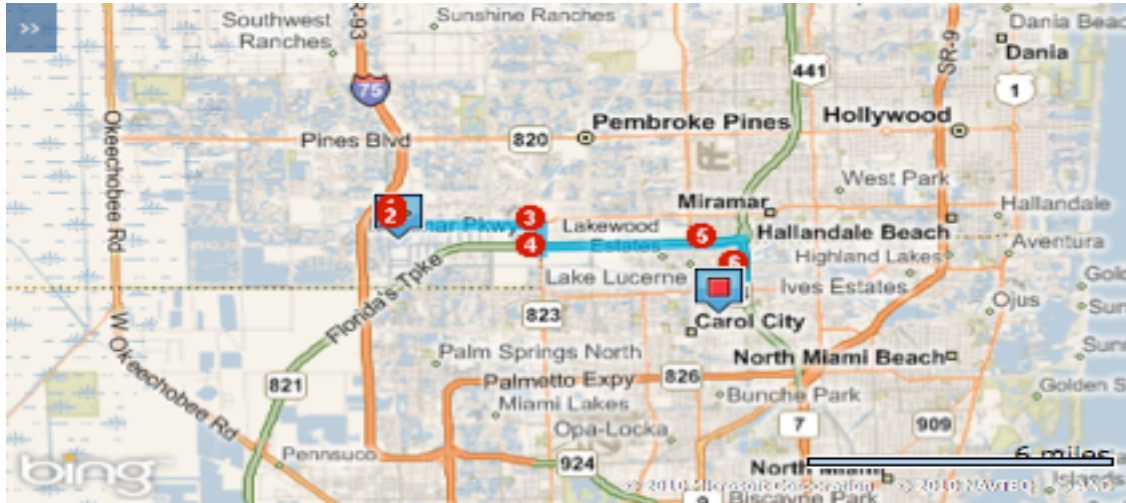

Courtyard Fort Lauderdale SW/Miramar
14500 Hotel Rd
Miramar, Florida 33027
Phone: 1-954-450-1801
<http://www.marriott.com/flmm>

Driving Directions to the Sun Life Stadium:

The following Easy Route can assist you in reaching your destination.

Estimated Travel Time: 16 minutes 10.1miles

ATTENTION: We do our best to present accurate driving directions, generated from the most current mapping services available. However, new road construction and highway modifications may result in some discrepancies.

Thank you for choosing Marriott. We look forward to seeing you soon.

Directions	miles
Depart SW 29th St / Hotel Rd toward SW 145th Ave	0.1
1. Turn right onto SW 145th Ave	0.2
2. Turn left onto SR-858 East / Miramar Pkwy	2.8
3. Turn right onto SR-823 South / Red Rd	0.7
4. Take ramp right for SR-821 North / Florida's Tpk	3.8
5. Take ramp left for Florida's Tpk toward Miami / Florida Turnpike South / Stadium	1.4
6. At exit 2X, take ramp right toward NW 199 St / Stadium	0.7
7. Turn right onto SR-854 / NW 199th St / Dan Marino Blvd / Honey Hill Dr	0.3
8. Turn right onto road	0.2
Arrive at road