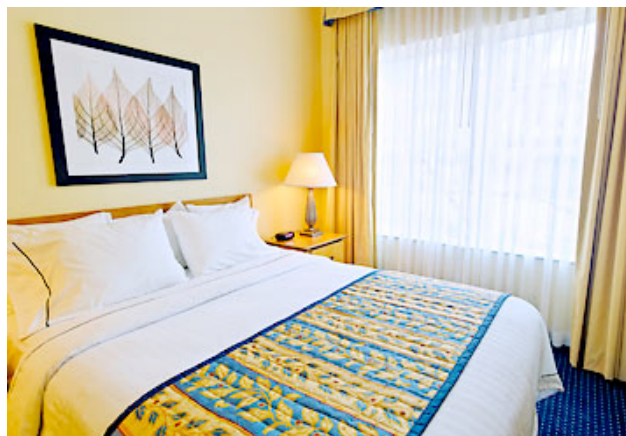

Whether you're planning a Fort Lauderdale golf vacation with friends, or your next business trip, look no further. Our spacious hotel amenities include:

- Complimentary buffet breakfast and evening reception
- Heated outdoor pool
- High-speed wireless Internet Access
- Pet-friendly accommodations