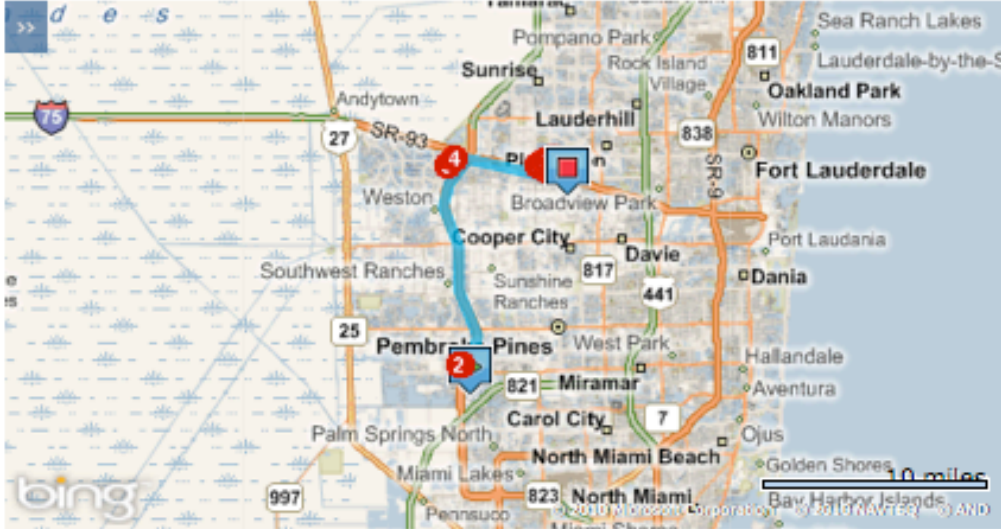

Residence Inn Fort Lauderdale/SW Miramar
14700 Hotel Rd
Miramar, Florida 33027
Phone: 1-954-450-2717
<http://www.marriott.com/flmr>

Explore All South Florida Has To Offer

Are you planning a Fort Lauderdale golf vacation? The Residence Inn Fort Lauderdale/SW Miramar is just a short drive from the Jacaranda Golf Club and offers all the comforts of home. With studios and one and two bedroom suites, this hotel offers fully-equipped kitchens, spacious work areas, luxurious bedding, and convenient access to all of South Florida. Our hotel is also close to a variety of restaurants and other golf courses, and minutes away from sandy beaches, shopping, and sports venues.

Residence Inn Fort Lauderdale/SW Miramar
 14700 Hotel Rd
 Miramar, Florida 33027
 Phone: 1-954-450-2717
<http://www.marriott.com/flmr>

Driving directions to Jacaranda Golf Club:

The following **Easy Route** can assist you in reaching your destination.

Estimated Travel Time: 18 minutes 16.2miles

ATTENTION: We do our best to present accurate driving directions, generated from the most current mapping services available. However, new road construction and highway modifications may result in some discrepancies.

Thank you for choosing Marriott. We look forward to seeing you soon.

Directions	miles
Depart SW 148th Ave toward SW 30th St	0.2
1. Turn right onto SR-858 West / Miramar Pkwy	0.1
2. Take ramp right for I-75 North / SR-93 toward Naples	9.7
3. Keep right onto SR-869 North / Sawgrass Expy N	0.5
4. At exit 19, take ramp right for I-595 East / Port Everglades Expy toward FT Lauderdale	4.0
5. At exit 3, take ramp right and follow signs for SR-84 East / W SR-84 / W State Road 84	0.4
6. Keep right to stay on SR-84 East / W SR-84	0.1
7. Turn left onto S Nob Hill Rd	0.4
8. Turn right onto Torchwood Ave	0.3
9. Turn right onto Weathervane Manor	0.2
10. Turn right onto Sea Turtle Dr	0.2
11. Road name changes to Sea Turtle Ln	0.1
12. Road name changes to Sea Turtle Way	0.0
Arrive at Sea Turtle Way on the left	