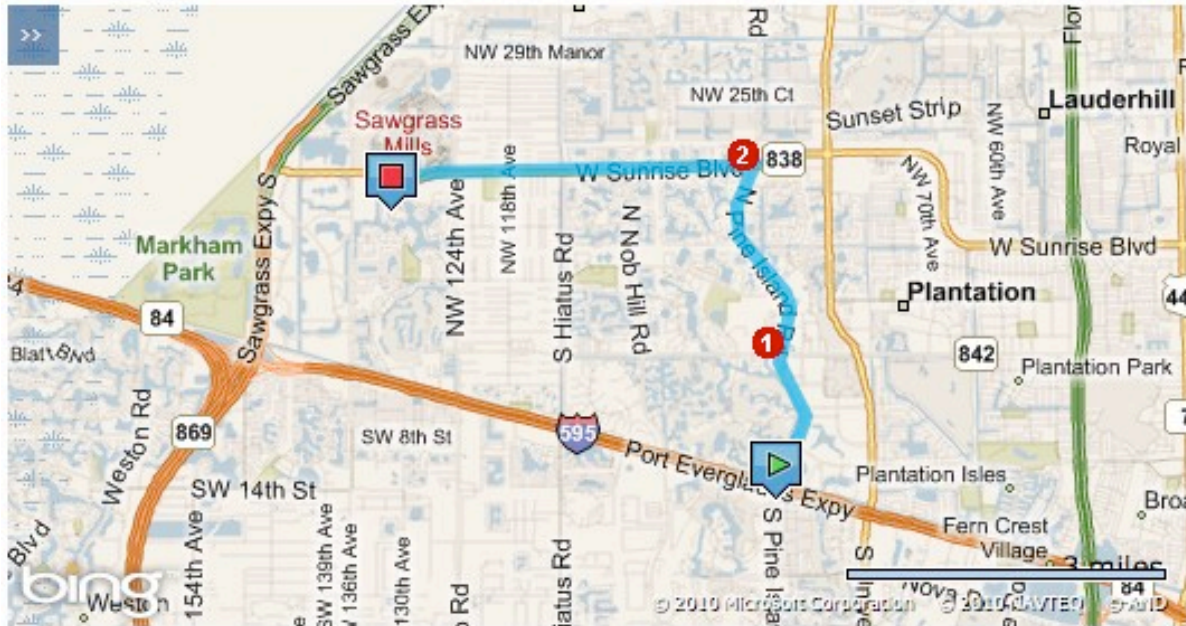

Driving Directions to Sawgrass Mills Mall:

The following **Easy Route** can assist you in reaching your destination.

Estimated Travel Time: 10 minutes 6.8miles

ATTENTION: We do our best to present accurate driving directions, generated from the most current mapping services available. However, new road construction and highway modifications may result in some discrepancies.

Thank you for choosing Marriott. We look forward to seeing you soon.

Directions	miles
Depart S Pine Island Rd toward Peters Rd	1.2
1. Keep straight onto N Pine Island Rd	2.0
2. Turn left onto SR-838 West / W Sunrise Blvd	3.5
Arrive at SR-838 West / W Sunrise Blvd