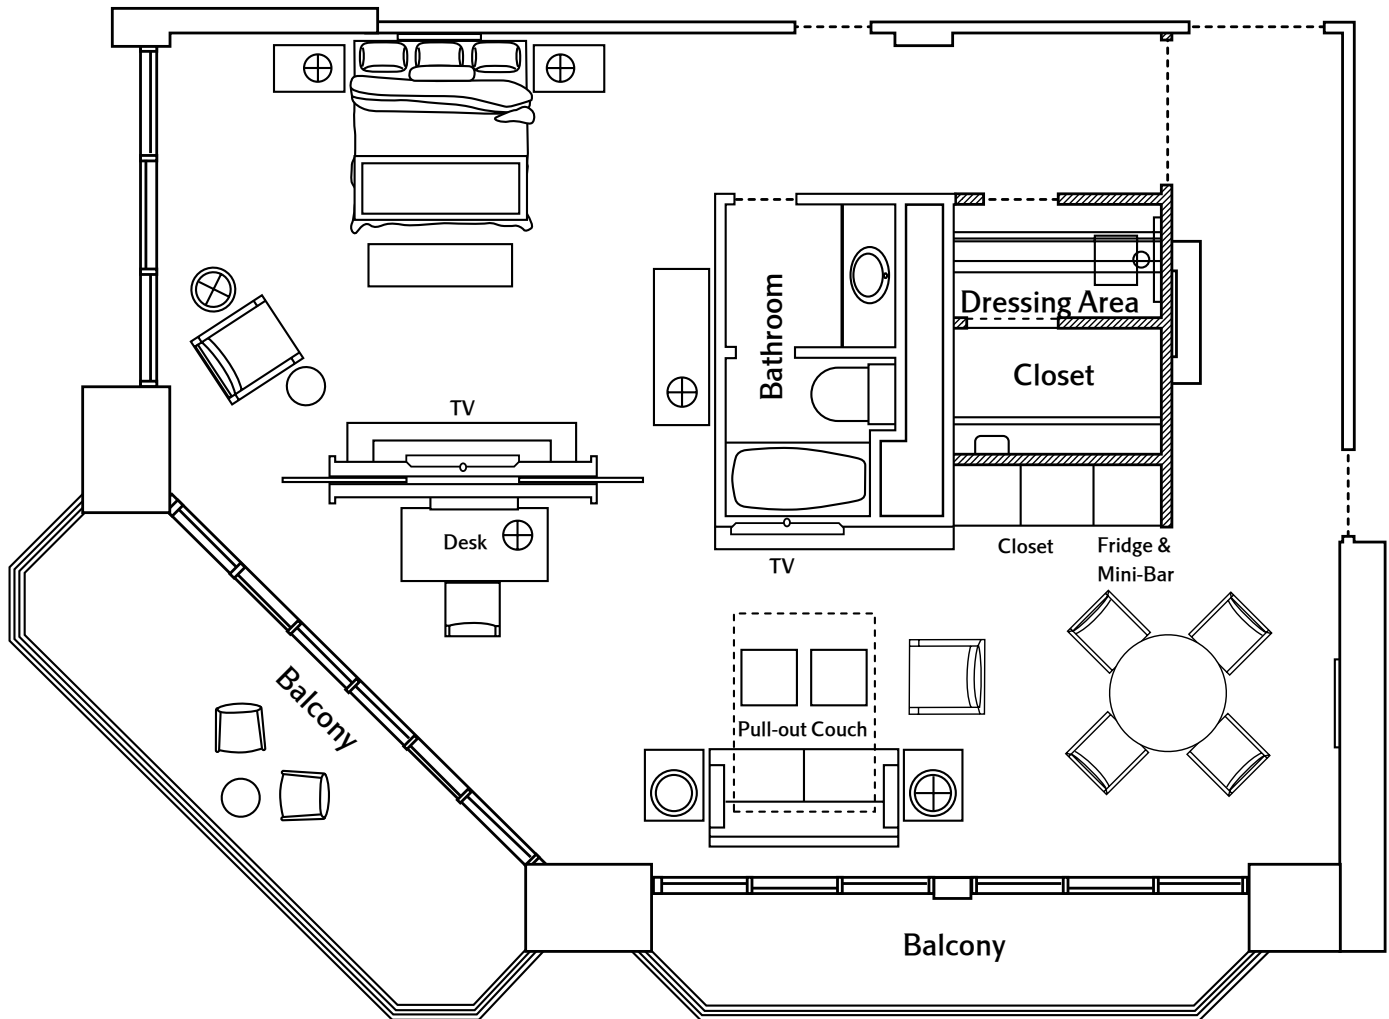

atlantic

1,120 square feet

- King bedroom with balcony
- One 42-inch and one 32-inch high definition flat-screen TV
- Dining area (seats 4)
- Roomy sitting area with pull-out sofa bed
- Desk work station
- Mini-bar/pull-out refrigerator drawers
- Corner panoramic view of ocean and pool
- Connecting guest room available