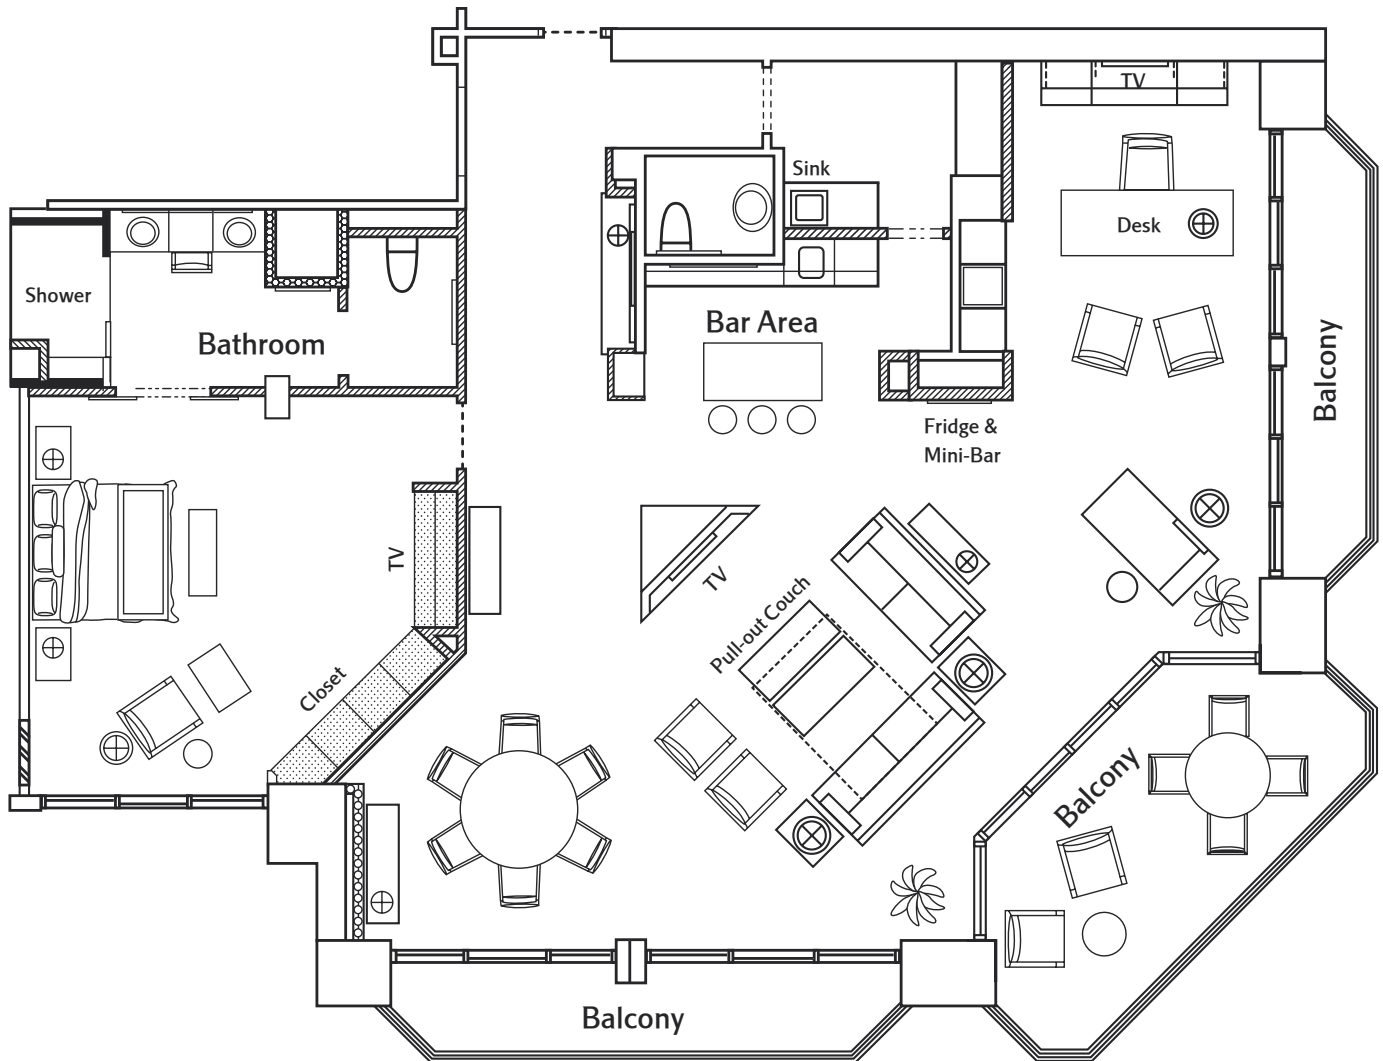

vice presidential

1,994 square feet, including king bedroom

- Generous sitting area, with pull-out sofa bed
- One 50-inch and two 42-inch high definition flat-screen TVs
- Private office area
- Formal dining area (seats 6)
- Built-in wet bar/pantry alcove with seating
- Deluxe master bath with spacious corner shower
- Panoramic view of ocean and pool