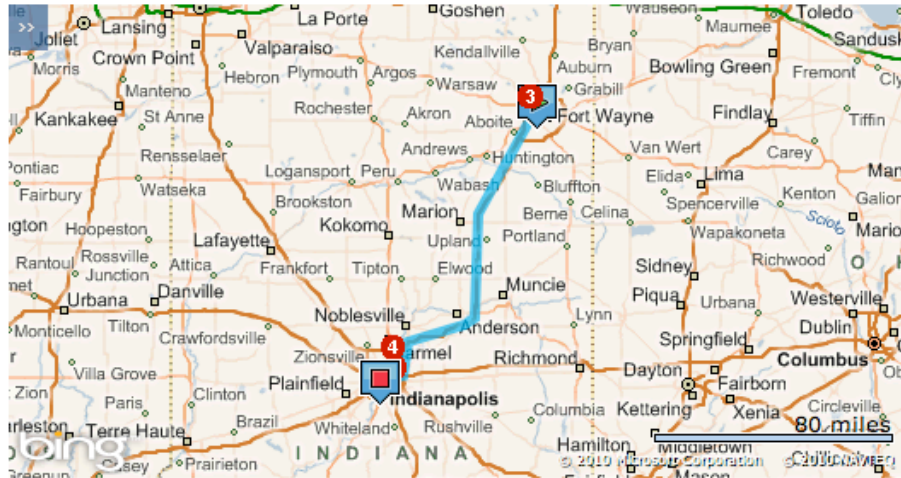

Find One of the Best Indiana Purdue University Hotels in the Area

Whether traveling to Indiana-Purdue University Fort Wayne to see family and friends, participating in a workshop, or attending student orientation, the Courtyard Fort Wayne offers comfortable nearby lodging.

Courtyard Fort Wayne
 1619 W Washington Center Road
 Fort Wayne, Indiana 46818
 Phone: 1-260-489-1500
<http://www.marriott.com/fwacy>

Driving Directions to Indiana-Purdue University:

The following **Easy Route** can assist you in reaching your destination.

Estimated Travel Time: 1 hours 53 minutes 127.4miles

ATTENTION: We do our best to present accurate driving directions, generated from the most current mapping services available. However, new road construction and highway modifications may result in some discrepancies.

Thank you for choosing Marriott. We look forward to seeing you soon.

| Directions | miles |
|--|-------|
| Depart Challenger Pkwy toward W Washington Center Rd | 0.1 |
| 1. Turn right onto W Washington Center Rd | 0.1 |
| 2. Turn right onto SR-3 South / Lima Rd | 0.1 |
| 3. Take ramp right for I-69 South / US-30 West toward Indianapolis | 110.6 |
| 4. At exit 0, take ramp right and follow signs for I-465 South / US-31 East / US-52 South / US-421 South / SR-37 South | 7.4 |
| 5. At exit 44, take ramp right for I-70 West toward Indianapolis | 6.2 |
| 6. At exit 83B, take ramp right for I-65 North toward Chicago | 1.4 |
| 7. At exit 114, take ramp left for Dr. Martin Luther King Jr. St toward West Street | 0.5 |
| 8. Keep straight onto N Dr Martin Luther King Jr St | 0.5 |
| 9. Keep straight onto N West St | 0.1 |
| 10. Turn right onto W Michigan St | 0.5 |
| 11. Turn left onto N University Blvd | 0.1 |
| Arrive at N University Blvd | |