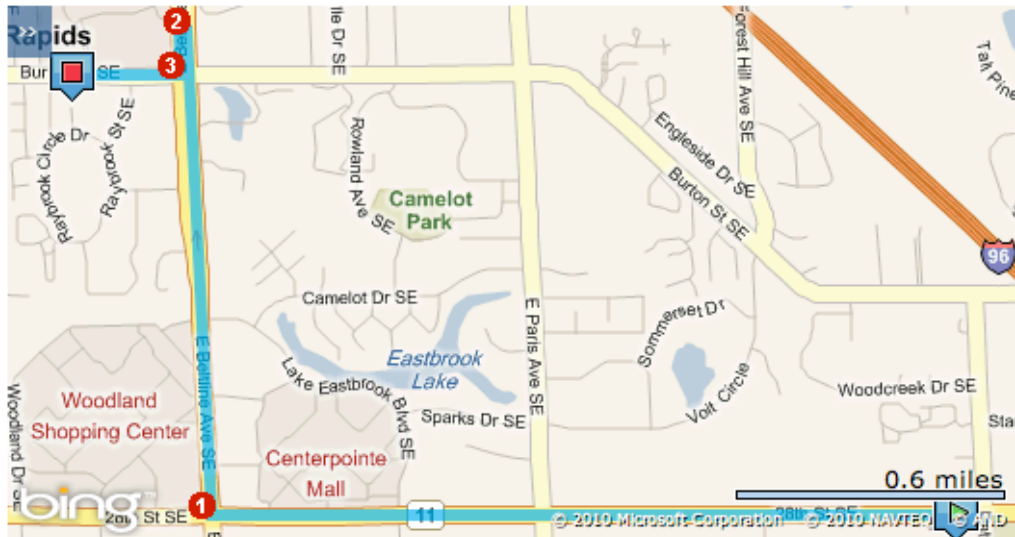

Courtyard Grand Rapids Airport
4741 28th Street SE
Kentwood, Michigan 49512
Phone: 1-616-954-0500
<http://www.marriott.com/grcy>

- Location less than five miles from campus
- 24-hour indoor pool and fitness center
- Complimentary high-speed wireless Internet Access
- 24-hour business center
- Premium cable and movie channels including CNN, ESPN, and HBO

Driving Directions to Calvin College:

The following **Easy Route** can assist you in reaching your destination.

Estimated Travel Time: 5 minutes 3.2miles

ATTENTION: We do our best to present accurate driving directions, generated from the most current mapping services available. However, new road construction and highway modifications may result in some discrepancies.

Thank you for choosing Marriott. We look forward to seeing you soon.

Directions	miles
Depart M-11 / 28th St SE toward Acquest Ave SE	1.7
1. Turn right onto M-37 / E Beltline Ave SE	1.1
2. Make a U-turn to stay on M-37 South / E Beltline Ave SE	0.1
3. Turn right onto Burton St SE	0.2
Arrive at Burton St SE