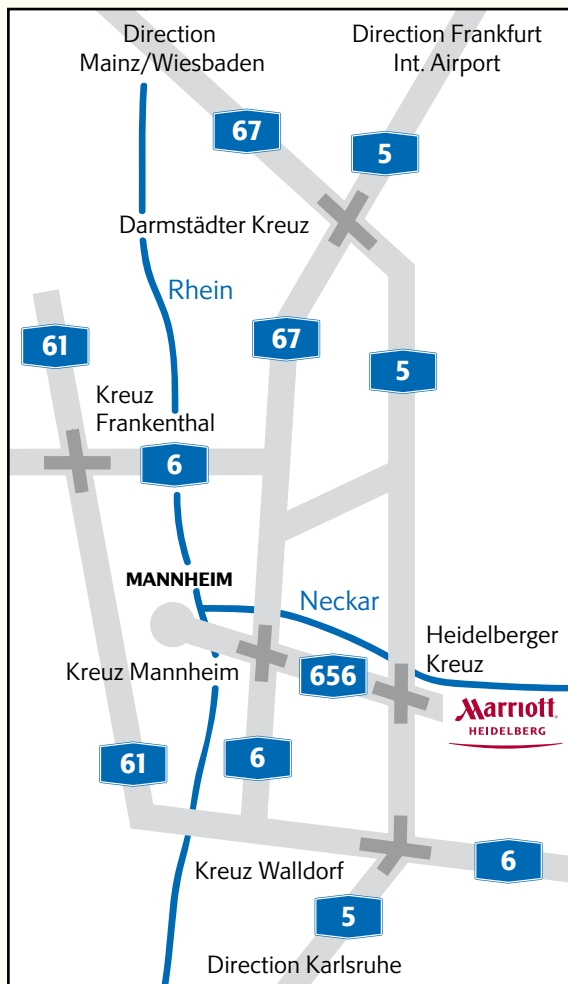

Driving Directions

Marriott
HEIDELBERG

Driving Directions

A5 coming from Frankfurt direction Karlsruhe/Basel

– or –

A5 coming from Karlsruhe/Basel direction Frankfurt

- take exit Heidelberger Kreuz (interchange) direction Heidelberg onto the A656
- at the end of highway after 2,2 km range into the left lane at first traffic light
 - turn left following the sign Hotelroute "A" direction Eberbach/Chirurgie
 - at the next traffic light turn right
 - the hotel is situated on the left side
- entrance to the hotel is directly across from the Shell petrol station

Vangerowstraße 16 · 69115 Heidelberg · Germany
Phone +49 (0) 6221 - 908-0 · Fax +49 (0) 6221 - 908-698
info.heidelberg@marriott.com · www.heidelberg-marriott.com