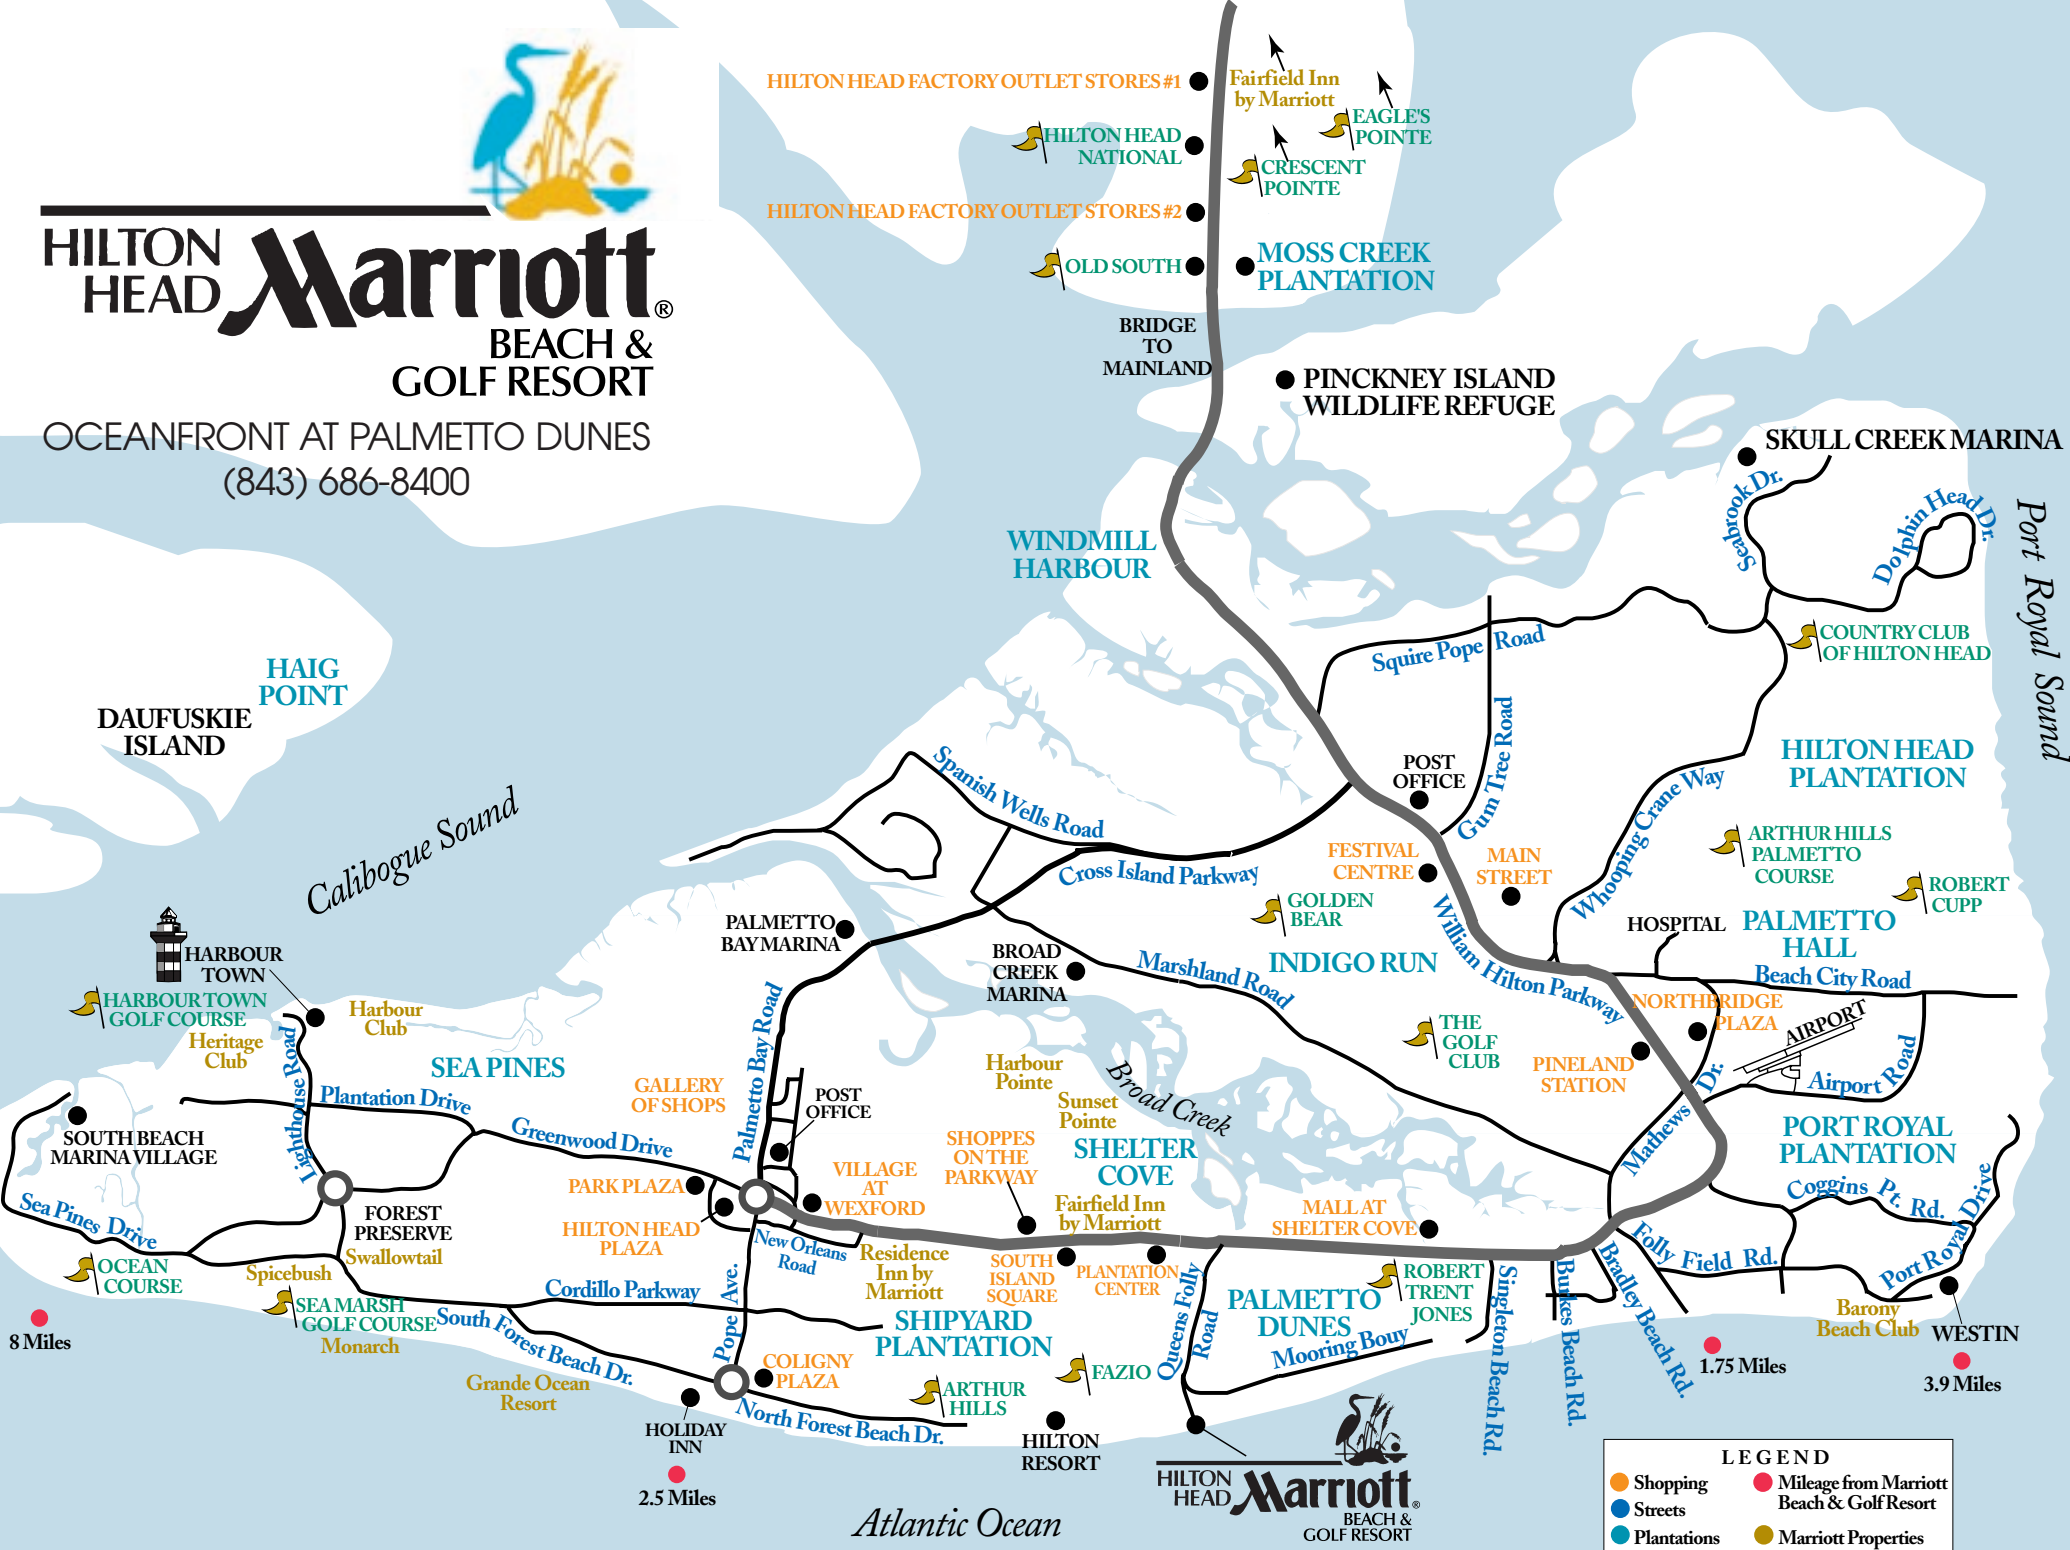

HILTON HEAD **Marriott**[®]

BEACH & GOLF RESORT

OCEANFRONT AT PALMETTO DUNES

(843) 686-8400

8 Miles

2.5 Miles

1.75 Miles

3.9 Miles

LEGEND	
	Shopping
	Streets
	Plantations
	Mileage from Marriott Beach & Golf Resort
	Marriott Properties