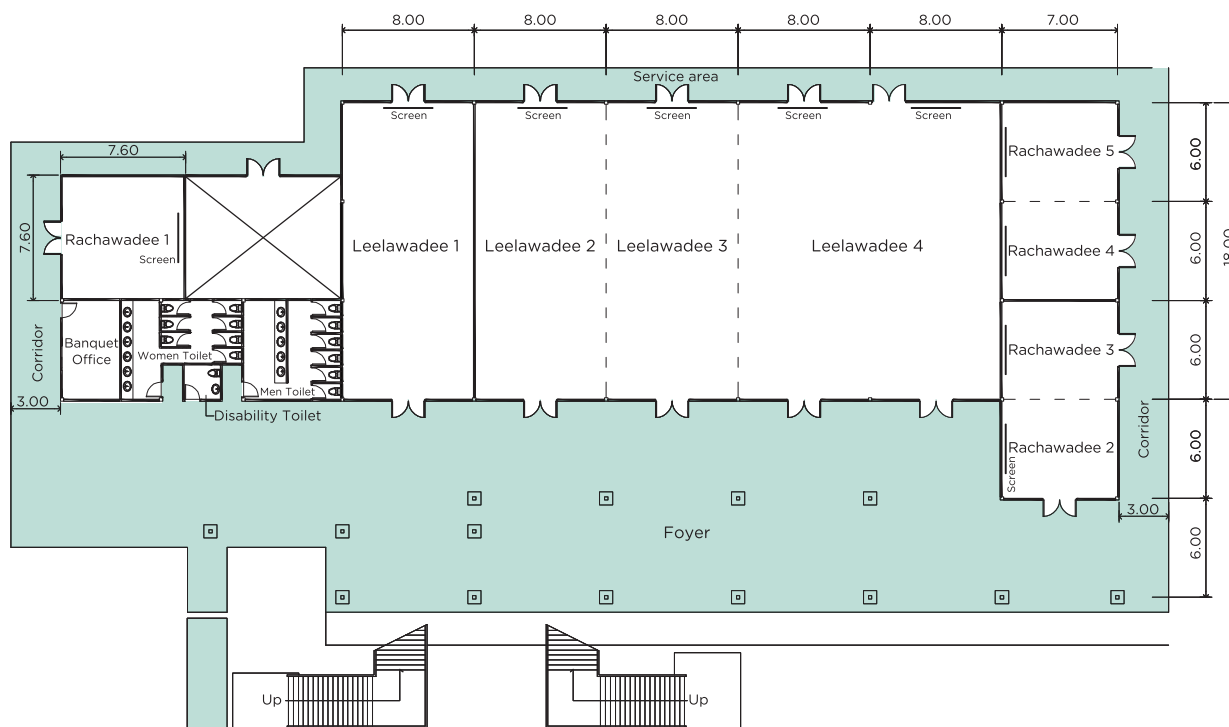

Room	Dimensions (W x L x H)	Total Area Sq.m.	Total Area Sq.ft.	Round Tables	Round Table with Staging	Classroom	Theatre Style	Hollow Square	Board Room
Leelawadee Ball Room	32X18	576	6200	280	-	252	400	-	-
Leelawadee II - IV	24X18	432	4650	200	-	180	400	-	-
Leelawadee II - III	16X18	288	3100	120	-	108	200	-	-
Leelawadee I	8X18	144	1550	64	-	72	100	30	36
Rachawadee IV - V	12X7.3	88	943	-	-	36	54	15	18
Rachawadee II - III	12X7.3	88	943	48	-	36	54	15	18
Rachawadee II	6X7.3	44	471	-	-	-	-	9	12
Rachawadee I	8X7.3	60	646	24	-	-	-	9	12
Total meeting space:	-	955	10,290	-	-	-	-	-	-