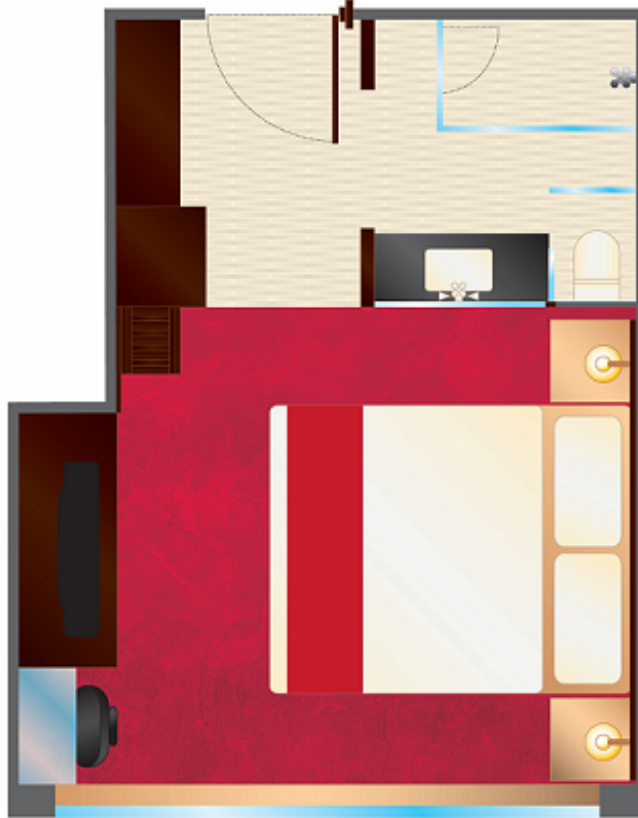

客房

Guest Room

Total area of the Guest Room: 25 m² (269 ft²)

Note: Not drawn to scale

167 Connaught Road West, Hong Kong

Tel: (852) 3717 8888

Fax (852) 3717 8228

Email: cyhk@courtyard.com

courtyardhongkong.com

套房 Suite

Total area of the Suite: 47 m² (505.70 ft²)

Note: Not drawn to scale

167 Connaught Road West, Hong Kong

Tel: (852) 3717 8888

Fax (852) 3717 8228

Email: cyhk@courtyard.com