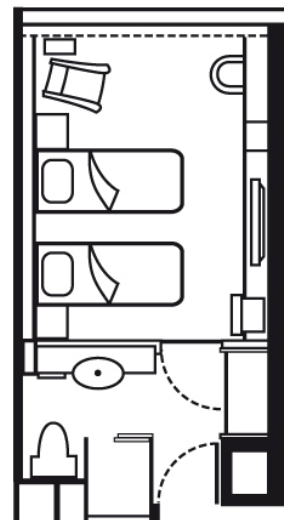

12/F - 20/F

Harbour View Room
Size: 28 square meters

Garden View Room
Size: 28 square meters

21/F - 38/F

Harbour View Room
Size: 28 square meters

Garden View Room
Size: 28 square meters

12/F - 20/F

Studio Suites

Size: 46 square meters

12/F - 20/F

Superior Corner Suites

Size: 58 sq meters

21/F - 38/F

Studio Suites

Size: 46 square meters

Superior Corner Suites

Size: 58 square meters

Deluxe Suites

Size: 80 square meters

Club Level

Harbour View Room

Size: 28 square meters

Garden View Room

Size: 28 square meters