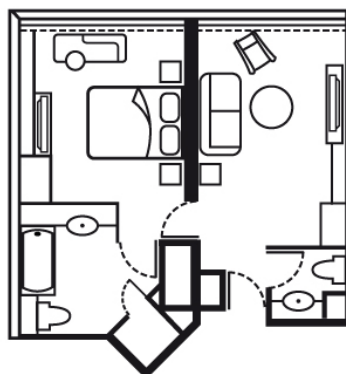

12/F - 20/F

Harbour View Room
Size: 28 square meters

Garden View Room
Size: 28 square meters

21/F - 38/F

Harbour View Room
Size: 28 square meters

Garden View Room
Size: 28 square meters

12/F - 20/F

Studio Suites

Size: 46 square meters

12/F - 20/F

Superior Corner Suites

Size: 58 sq meters

21/F - 38/F

Studio Suites

Size: 46 square meters

Superior Corner Suites

Size: 58 square meters

Deluxe Suites

Size: 80 square meters

Club Level

Harbour View Room

Size: 28 square meters

Garden View Room

Size: 28 square meters