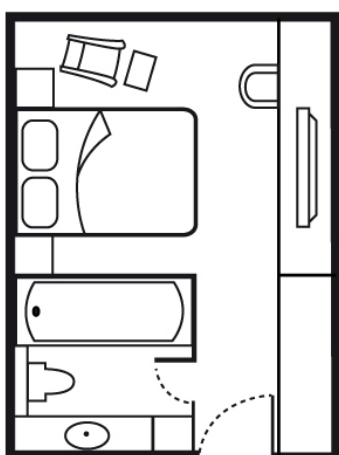

12/F - 20/F

Harbour View Room
Size: 28 square meters

Garden View Room
Size: 28 square meters

21/F - 38/F

Harbour View Room
Size: 28 square meters

Garden View Room
Size: 28 square meters

12/F - 20/F

Studio Suites

Size: 46 square meters

12/F - 20/F

Superior Corner Suites

Size: 58 sq meters

21/F - 38/F

Studio Suites

Size: 46 square meters

Superior Corner Suites

Size: 58 square meters

Deluxe Suites

Size: 80 square meters

Club Level

Harbour View Room

Size: 28 square meters

Garden View Room

Size: 28 square meters