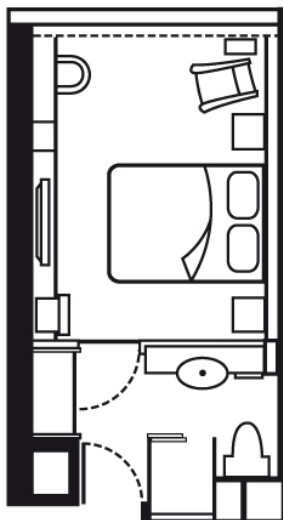

12/F - 20/F

Harbour View Room
Size: 28 square meters

Garden View Room
Size: 28 square meters

21/F - 38/F

Harbour View Room
Size: 28 square meters

Garden View Room
Size: 28 square meters

12/F - 20/F

Studio Suites

Size: 46 square meters

12/F - 20/F

Superior Corner Suites

Size: 58 sq meters

21/F - 38/F

Studio Suites

Size: 46 square meters

Superior Corner Suites

Size: 58 square meters

Deluxe Suites

Size: 80 square meters

Club Level

Harbour View Room

Size: 28 square meters

Garden View Room

Size: 28 square meters