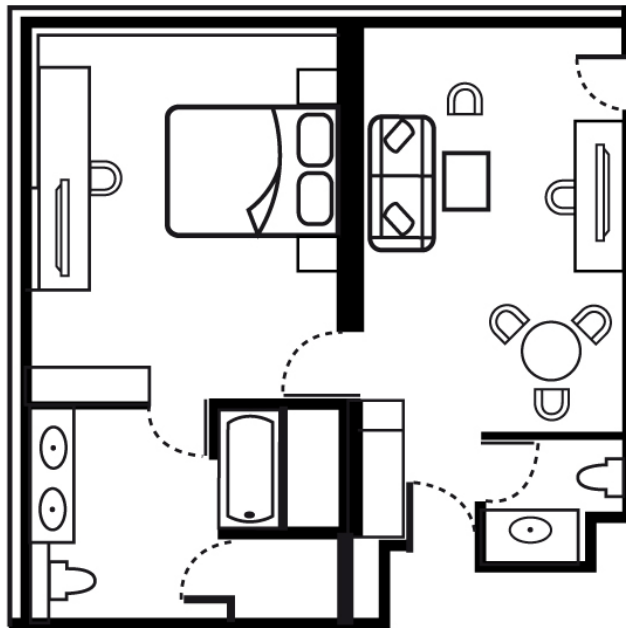

12/F - 20/F

Harbour View Room
Size: 28 square meters

Garden View Room
Size: 28 square meters

21/F - 38/F

Harbour View Room
Size: 28 square meters

Garden View Room
Size: 28 square meters

12/F - 20/F

Studio Suites

Size: 46 square meters

12/F - 20/F

Superior Corner Suites

Size: 58 sq meters

21/F - 38/F

Studio Suites

Size: 46 square meters

Superior Corner Suites

Size: 58 square meters

Deluxe Suites

Size: 80 square meters

Club Level

Harbour View Room

Size: 28 square meters

Garden View Room

Size: 28 square meters