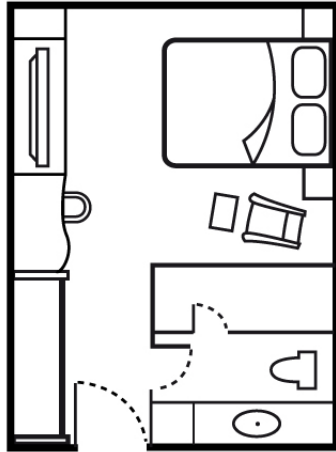

12/F - 20/F

Harbour View Room
Size: 28 square meters

Garden View Room
Size: 28 square meters

21/F - 38/F

Harbour View Room
Size: 28 square meters

Garden View Room
Size: 28 square meters

12/F - 20/F

Studio Suites

Size: 46 square meters

12/F - 20/F

Superior Corner Suites

Size: 58 sq meters

21/F - 38/F

Studio Suites

Size: 46 square meters

Superior Corner Suites

Size: 58 square meters

Deluxe Suites

Size: 80 square meters

Club Level

Harbour View Room

Size: 28 square meters

Garden View Room

Size: 28 square meters