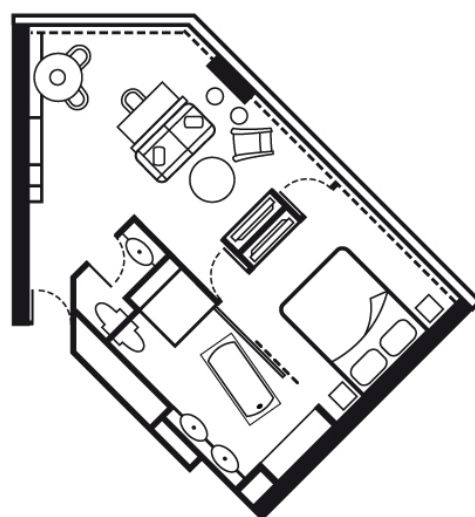

12/F - 20/F

Harbour View Room
Size: 28 square meters

Garden View Room
Size: 28 square meters

21/F - 38/F

Harbour View Room
Size: 28 square meters

Garden View Room
Size: 28 square meters

12/F - 20/F

Studio Suites

Size: 46 square meters

12/F - 20/F

Superior Corner Suites

Size: 58 sq meters

21/F - 38/F

Studio Suites

Size: 46 square meters

Superior Corner Suites

Size: 58 square meters

Deluxe Suites

Size: 80 square meters

Club Level

Harbour View Room

Size: 28 square meters

Garden View Room

Size: 28 square meters