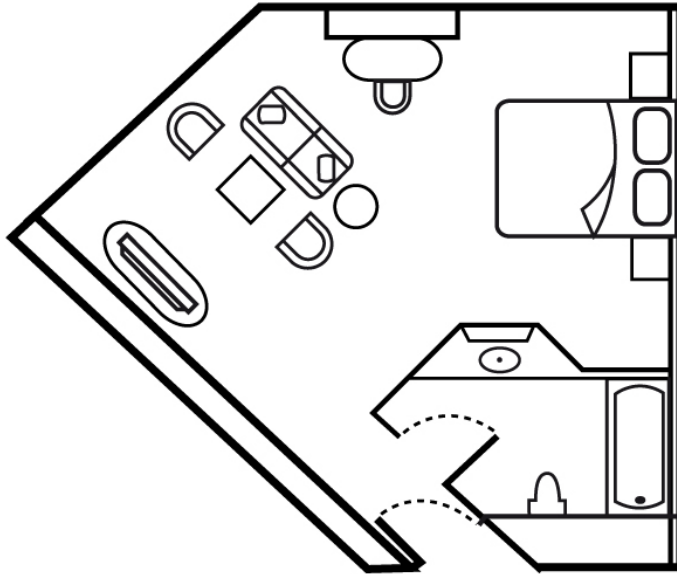

12/F - 20/F

Harbour View Room
Size: 28 square meters

Garden View Room
Size: 28 square meters

21/F - 38/F

Harbour View Room
Size: 28 square meters

Garden View Room
Size: 28 square meters

12/F - 20/F

Studio Suites

Size: 46 square meters

12/F - 20/F

Superior Corner Suites

Size: 58 sq meters

21/F - 38/F

Studio Suites

Size: 46 square meters

Superior Corner Suites

Size: 58 square meters

Deluxe Suites

Size: 80 square meters

Club Level

Harbour View Room

Size: 28 square meters

Garden View Room

Size: 28 square meters