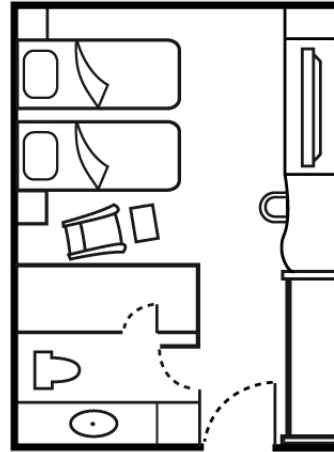

12/F - 20/F

Harbour View Room
Size: 28 square meters

Garden View Room
Size: 28 square meters

21/F - 38/F

Harbour View Room
Size: 28 square meters

Garden View Room
Size: 28 square meters

12/F - 20/F

Studio Suites

Size: 46 square meters

12/F - 20/F

Superior Corner Suites

Size: 58 sq meters

21/F - 38/F

Studio Suites

Size: 46 square meters

Superior Corner Suites

Size: 58 square meters

Deluxe Suites

Size: 80 square meters

Club Level

Harbour View Room

Size: 28 square meters

Garden View Room

Size: 28 square meters