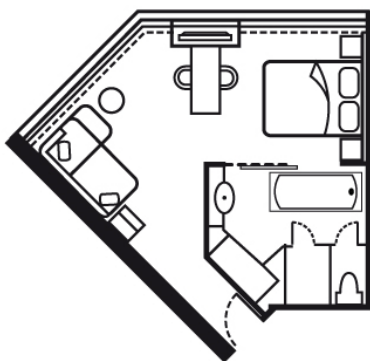

12/F - 20/F

Harbour View Room
Size: 28 square meters

Garden View Room
Size: 28 square meters

21/F - 38/F

Harbour View Room
Size: 28 square meters

Garden View Room
Size: 28 square meters

12/F - 20/F

Studio Suites

Size: 46 square meters

12/F - 20/F

Superior Corner Suites

Size: 58 sq meters

21/F - 38/F

Studio Suites

Size: 46 square meters

Superior Corner Suites

Size: 58 square meters

Deluxe Suites

Size: 80 square meters

Club Level

Harbour View Room

Size: 28 square meters

Garden View Room

Size: 28 square meters