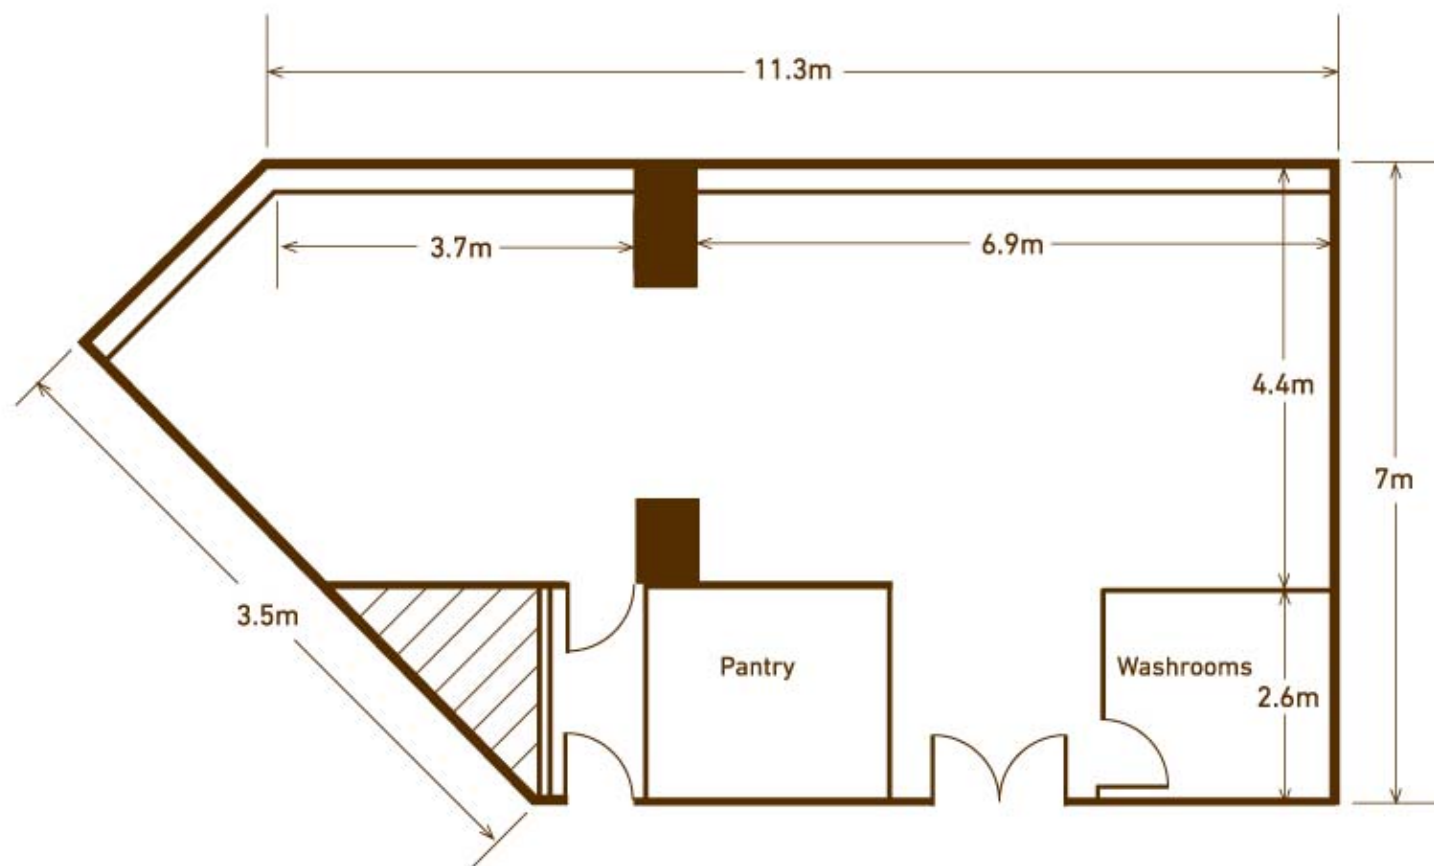

42th Floor

Meeting Room	Area	Set up					
	Sqm	L x W x H (m)	Theater	Conference	U-Shape	Reception	Banquet
Boardroom 42	59.3	11.3 x 7 x 3	20	12	12	50	12

R

RENAISSANCE®

HARBOUR VIEW HOTEL HONG KONG

1 Harbour Road, Wanchai, Hong Kong