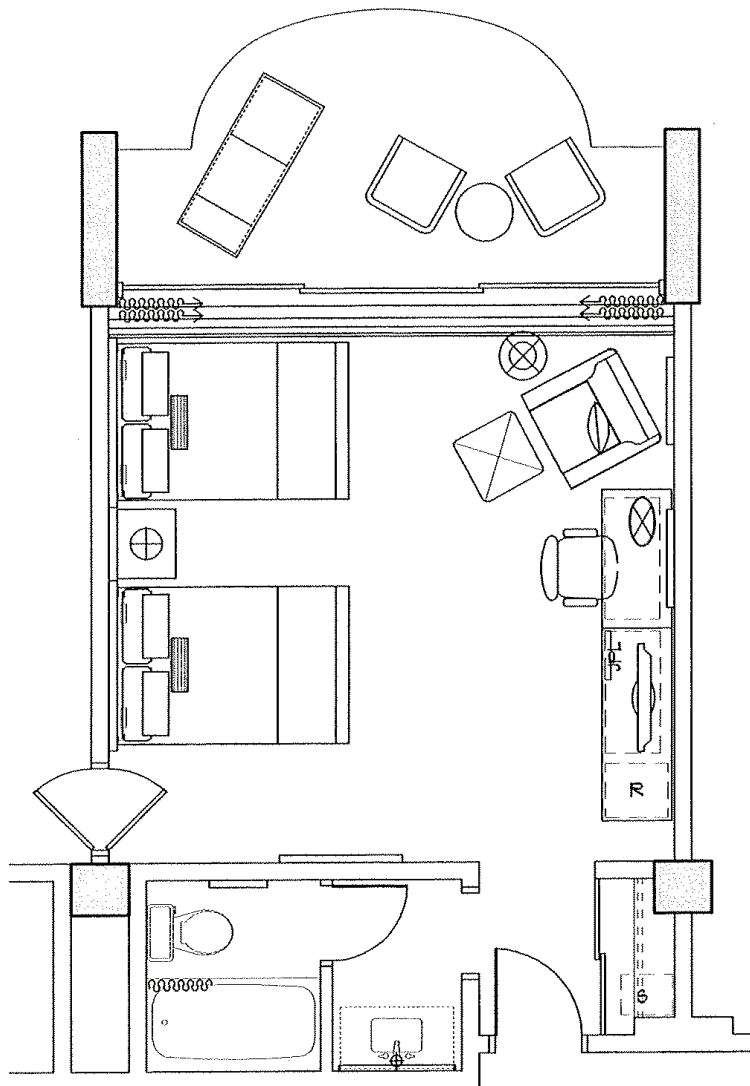

Kealohilani Tower

City View

Premium Partial Ocean View

Premium Ocean View

Deluxe Ocean View

Room has either 1 King or 2 Doubles

Room layout is for informational purposes only and may differ depending on room location.