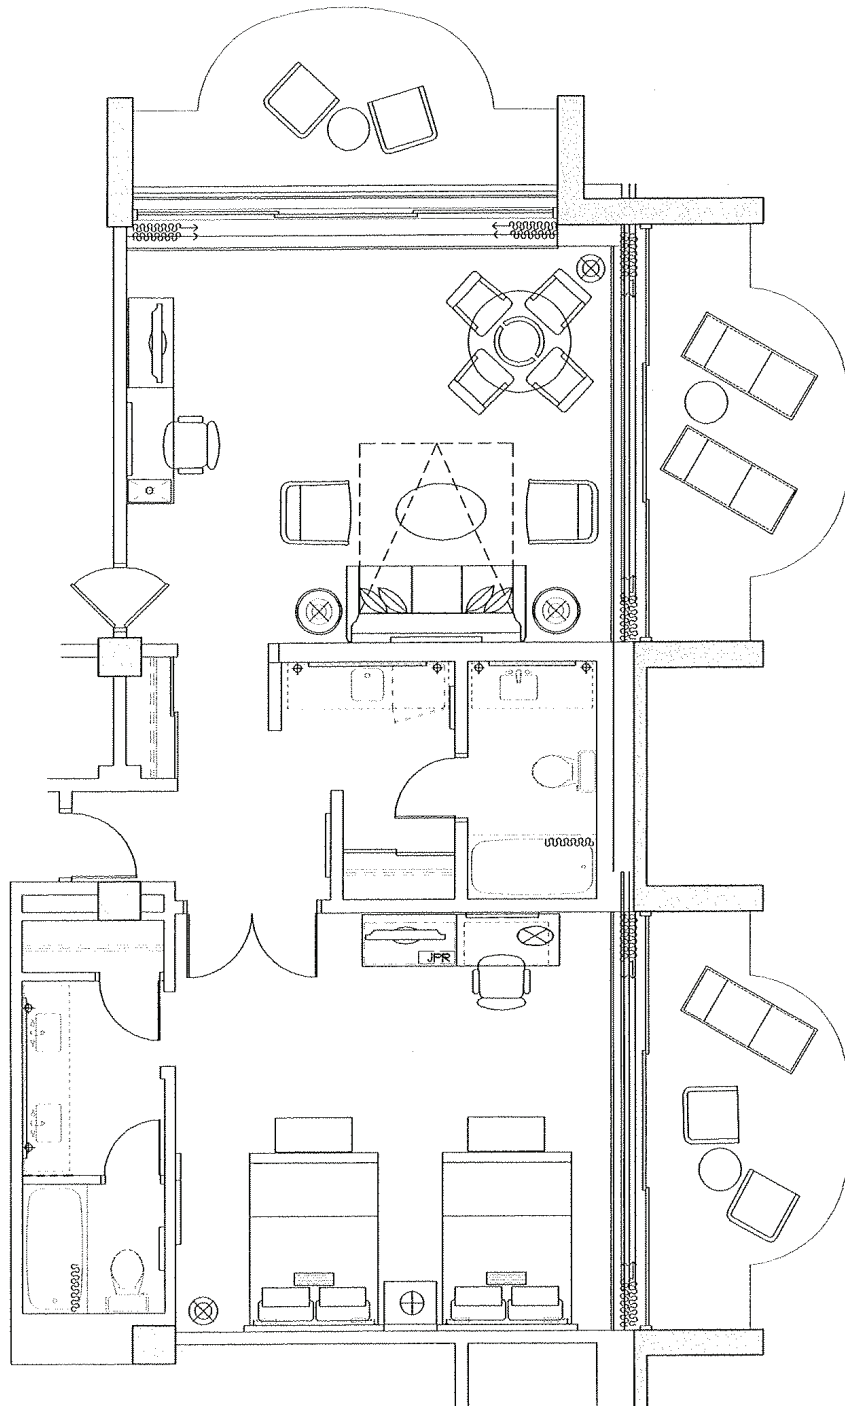

Ocean Suite

Room has either 1 King or 2 Doubles

Room layout is for informational purposes only and may differ depending on room location.