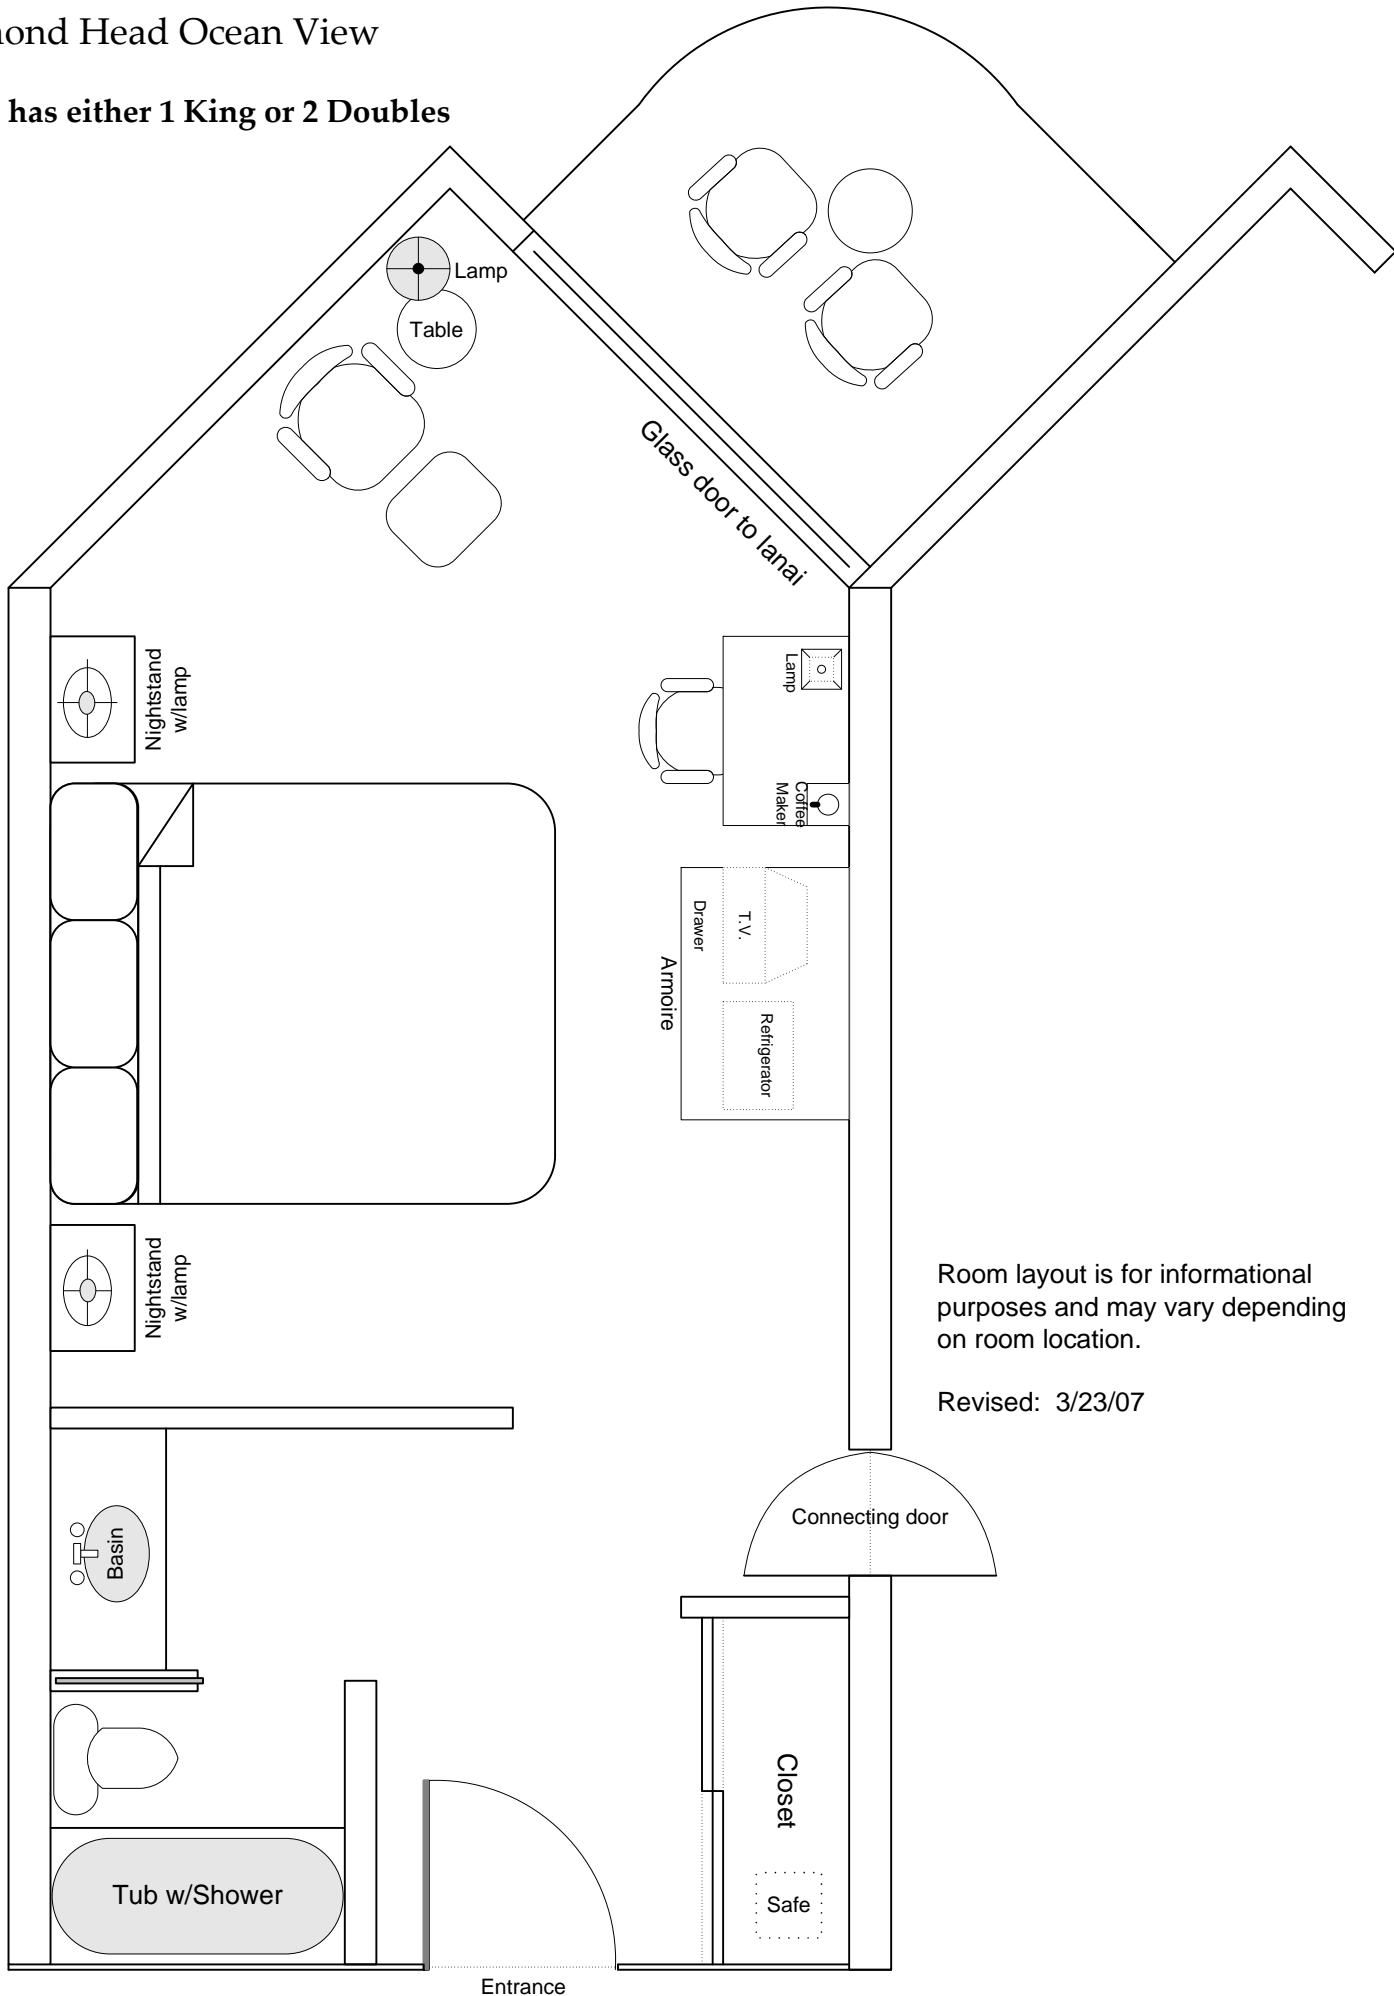

## Paoakalani Tower

City View

Partial Ocean View

Ocean View

Diamond Head Ocean View

**Room has either 1 King or 2 Doubles**

Room layout is for informational purposes and may vary depending on room location.