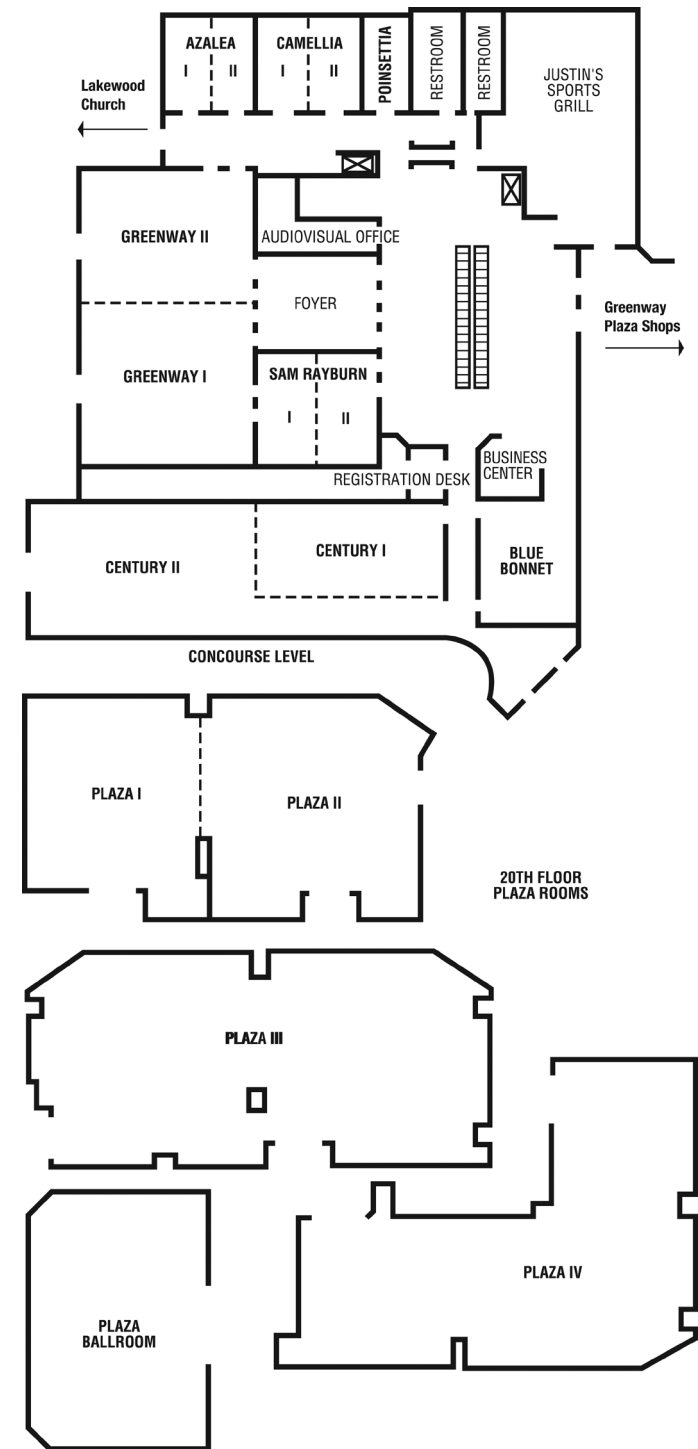

MEETING ROOM	LxWxH	SQ. FEET	THEATER	SCHOOLROOM	U-SHAPE	RECEPTION	BANQUET
Century Ballroom	128x44x14	5,632	800	450	117	700	520
Century Ballroom I	57x34x14	1,938	225	150	54	200	170
Century Ballroom II	70x44x14	3,080	350	234	75	300	280
Greenway Ballroom	90x58x14	5,220	600	360	93	600	450
Greenway Ballroom I	49x58x14	2,842	310	200	59	300	250
Greenway Ballroom II	41x58x14	2,378	250	144	51	250	200
Sam Rayburn	36x36x12	1,296	144	75	36	125	90
Sam Rayburn I or II	36x18x12	648	60	30	27	60	40
Azalea or Camellia	30x30x10	900	80	48	27	70	60
Azalea I, Azalea II, Camellia I or Camellia II	30x15x10	450	40	24	21	30	30
Bluebonnet	30x47x14	1,410	150	60	44	100	110
Poinsettia	30x14x10	420	44	24	21	30	30
Tower Suites (5)*	19x28x8	532	40	18	17	30	30
Plaza I and II	54x25x10	1,350	100	54	39	75	80
Plaza I	23x26x10	598	50	23	21	50	30
Plaza II	30x24x10	720	77	24	24	60	40
Plaza III	29x55x10	1,595	110	50	39	100	110
Plaza IV	20x45x18	900	100	360	33	100	80
Plaza Ballroom	—	2,709	110	88	40	200	170
Justin's	—	2,200	—	—	—	200	150

*Not shown.

WE ARE HERE

What's special about our locale? We are the unofficial gateway to, and expert on, what's special about Houston. Take it all in from our point of view. Two miles from the Galleria | Walking distance to dining and nightlife | Exxon Mobil Upstream Research Training Center two blocks away | Three miles from Texas Medical Center | Downtown, Museum District, Rice University less than 4 miles away

THE DETAILS

AAA Four Diamond Hotel with 388 spacious guest rooms, including 5 suites | Separate bath and vanity | Large walk-in closets | Individual climate control | High-speed Internet access | iPod alarm clock radio | Cable TV with remote control and in-room movies | Direct-dial telephones with voice mail and data port | In-room coffee maker and tea service | Hair dryer, iron and ironing board | Complimentary newspaper delivery and shoe shine

SIP AND SAVOR

Bistro 59 featuring Texas inspired cuisine using local fresh ingredients serving breakfast, lunch and dinner | **Edloe's Lounge** using fresh squeezed juices for cocktails served with a twist serving lunch and dinner | Starbucks® Coffee

A LITTLE FUN AND RELAXATION

Fitness center | Outdoor heated pool | Sauna | Jogging trail | Massage available | Golf nearby | Access to the Houston City Club — a premier fitness and tennis club for a small fee

THE EXTRAS

Club Level lounge | Concierge services | Safe-deposit boxes | Valet service | Business center | Notary public | Wireless Internet in reception area and lounge | Guest laundry | Giftshop | Starbucks® | Food Court

LOCAL FINDS

Discover what's unique and indigenous to our locale. Ask our local experts where to take it all in. Mark's American Cuisine (2.6 miles) | Tony's (0.1 mile) | El Tiempo (0.5 Miles) | Oporto Café (0.2 Mile) | Central Market | Museum of Fine Arts (3 miles) | Menil Collection | Rice Village (1 Mile) | Galleria (2.6 miles)

THE PLACE TO MEET

13 meeting rooms with over 26,000 total square feet of meeting space | 5,600-square-foot Grand Ballroom, divisible into two sections, accommodates up to 520 for banquets | Five additional meeting rooms on 20th floor offering spectacular views