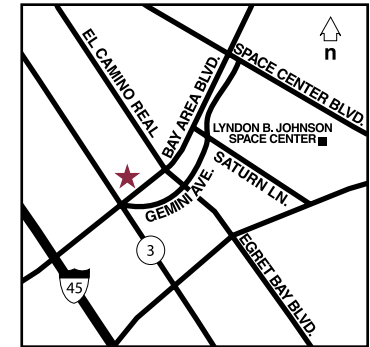

Directions

From George Bush Intercontinental Airport-Houston (IAH): Take Hwy. 59 South to I-45 South to Exit 26 Bay Area Blvd. Follow Bay Area Blvd./ U of H signs east. Hotel is located 1.5 miles on the left.

From Houston/Ellington Field (EFD): Take Hwy. 3 South to Bay Area Blvd. Turn left and hotel is located 1/8 mile on the left.