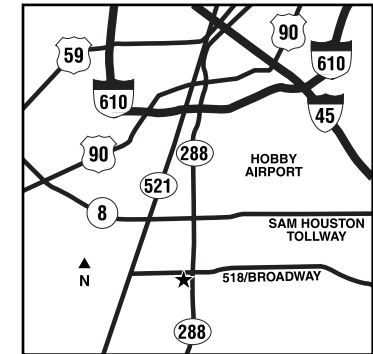

**Attractions**

Pearland Town Center Mall • Galleria Area (Mall) • Houston Downtown • Houston Med. Center • Houston Zoo • Kemah Boardwalk • MSR Houston • NASA/Johnson Space Center • Reliant Park • Reliant Stadium • Shadow Creek Business Park

	DIMENSIONS		CAPACITY					
	LxWxH	Sq. Ft.	Theater	Schoolroom	Conference	U-Shape	Reception	Banquet
Meeting Room								
Brazoria Room	—	1,100	75	35	15	20	45	45

**Directions**

*From William P Hobby Airport (HOU):* Head east on Hobby Airport Loop. Slight left to stay on Hobby Airport Loop. Slight right at S. Rent Car Road. Slight right to stay on S. Rent Car Road. Slight left at Fuel Farm Road. Turn left at Airport Blvd. Turn left to merge onto TX-288 South. Take the exit toward FM 518/Pearland. Keep right at the fork to continue toward W. Broadway Street. Turn right at W. Broadway Street. Turn left on Business Center Drive. The hotel is located on top of the Pearland Town Center next to Macy's Department store.

*From George Bush Intercontinental Airport-Houston (IAH):* Head west on N. Terminal Rd. toward A Terminal Access Rd. Slight left at A Terminal Access Rd. Slight left at S. Terminal Rd. Slight right at John F. Kennedy Blvd. Take the ramp on the left onto N. Beltway 8 E. Take the exit toward US-59 S. Keep right at the fork to continue toward US-59 S and merge onto US-59 S. Take the exit toward State Hwy. 288 S/Lake Jackson/Freepport. Merge onto TX-288 S. Take the exit toward FM 518/Pearland. Keep right at the fork to continue toward W. Broadway St. Turn right at W. Broadway St. Turn left on Business Center Drive. Hotel is located on top of the Pearland Town Center next to Macy's Department store.