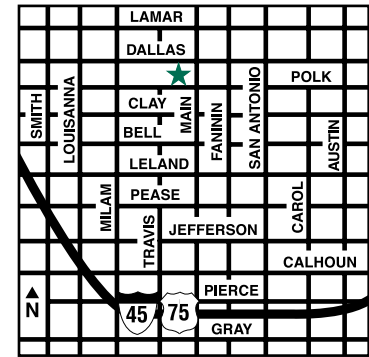

Attractions

Bayou Place • George R. Brown Convention Center • Hermann Park • Minute Maid Park • Memorial Park • Museum District • Reliant Center • Shops at Houston Center • Texas Medical Center • Theater District

Directions

From William P Hobby Airport (HOU): Northbound I-45 (Hobby Airport) - Exit toward Scott Street/Downtown-#45. Keep right at the fork going into Downtown. Stay on Pease 1/2 mile. Turn right on Travis Street. Turn right on Dallas Street.

From George Bush Intercontinental Airport-Houston (IAH): Travel southbound I-59 for approximately 12 miles. Merge onto I-10 West toward San Antonio. Merge onto I-45 South - exit number 768 B - on the left. Take the McKinney Street exit. Stay straight to go onto McKinney. Turn right onto Milam. Turn left onto Dallas.