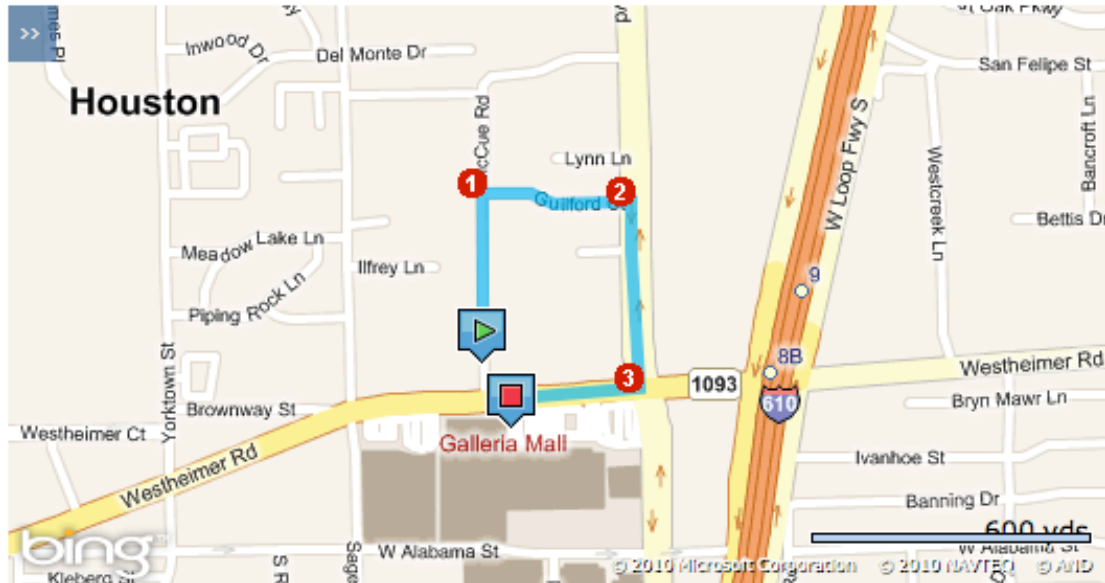

Residence Inn Houston by The Galleria
2500 McCue Road
Houston, Texas 77056
Phone: 1-713-840-9757
<http://www.marriott.com/hougl>

Galleria in Houston Provides World-Class Shopping

The Residence Inn Houston by The Galleria is located less than one mile from the Houston Galleria and offers spacious suites with fully-equipped kitchens and complimentary high-speed Internet Access. Guests of this Houston Galleria hotel will also enjoy a complimentary hot breakfast buffet and a beautiful outdoor pool. To save and shop, this Houston Galleria hotel offers a shopping package, which includes a \$25 gift card to the Houston Galleria. Be sure that promotional code ZH4 appears in the Corporate/Promotional code box when making your online reservation, or call 1-800-228-9290 in the US and ask for promotional code ZH4.

The [Galleria in Houston](#) is the fourth largest mall in the nation and the number one shopping destination in Houston. The Galleria in Houston features more than 375 stores and dining options as well as a large ice rink perfect for family fun. Stores and shops at the Houston Galleria include:

Driving Directions to the Galleria in Houston:

The following **Easy Route** can assist you in reaching your destination.

Estimated Travel Time: 2 minutes 0.7 miles

ATTENTION: We do our best to present accurate driving directions, generated from the most current mapping services available. However, new road construction and highway modifications may result in some discrepancies.

Thank you for choosing Marriott. We look forward to seeing you soon.

Directions	miles
Depart McCue Rd toward Guilford Ct	0.2
1. Turn right onto Guilford Ct	0.2
2. Turn right onto Post Oak Blvd	0.2
3. Turn right onto FM-1093 / Westheimer Rd	0.2
Arrive at FM-1093 / Westheimer Rd	