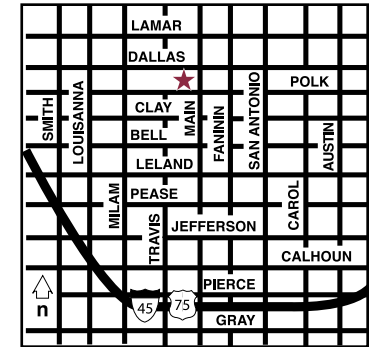

Attractions

Bayou Place • Discovery Green • Hermann Park • Memorial Park • Minute Maid Park • Museum District • Park Shops • Reliant Center • Texas Medical Center • Theater District

Directions

From William P Hobby Airport (HOU): Travel northbound I-45. Exit toward Scott St./Downtown (Exit 45). Keep right at the fork going into downtown. Stay on Pease St. 1/2 mile. Turn right on Travis St. Turn right on Dallas St.

From George Bush Intercontinental Airport-Houston (IAH): Travel southbound I-59 for approximately 12 miles. Merge onto I-10 toward San Antonio. Merge onto I-45 South—exit number 768b—on the left. Take the McKinney Street exit. Stay straight to go onto McKinney. Turn right onto Milam St. Turn left onto Dallas St.