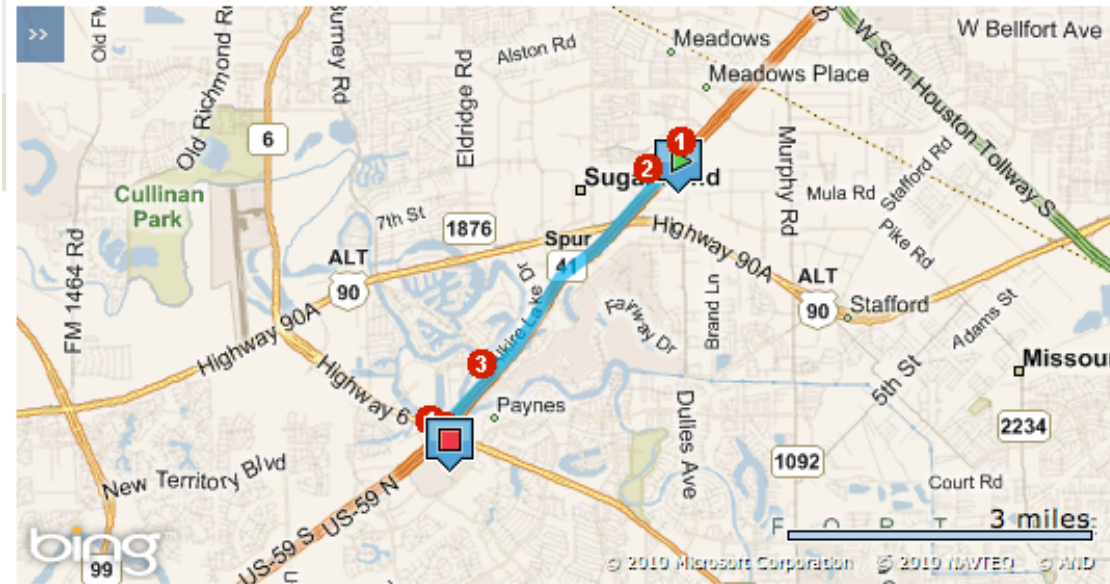

- Ann Taylor Loft
- Strasburg Children
- Luggage & Leather
- Motherhood Maternity
- Em&Lee Boutique

The Town Square is home to a wide variety of Sugar Land restaurants. At the Sugar Land Town Square, there are ideal restaurant choices whether you're looking for a quick bite, fine dining, or a special treat. Enjoy Sugar Land restaurants, including:

- Ben & Jerry's
- Chipotle
- Olives Martini Bar & Grille
- P.F. Chang's China Bistro
- Taisho Japanese Grill & Bar

Residence Inn Houston Sugar Land
 12703 Southwest Freeway
 Stafford, Texas 77477
 Phone: 1-281-277-0770
<http://www.marriott.com/housg>

Driving Directions to Sugar Land Town Square:

The following **Easy Route** can assist you in reaching your destination.

Estimated Travel Time: 7 minutes 4.3miles

ATTENTION: We do our best to present accurate driving directions, generated from the most current mapping services available. However, new road construction and highway modifications may result in some discrepancies.

Thank you for choosing Marriott. We look forward to seeing you soon.

Directions	miles
Depart Southwest Fwy toward S Kirkwood Rd	0.2
1. Make a U-turn to stay on Southwest Fwy	0.5
2. Take ramp left and follow signs for US-59 South / Southwest Fwy	2.6
3. Take ramp right and follow signs for Southwest Fwy	0.8
4. Turn left onto SR-6 South / Highway 6	0.2
5. Turn right onto City Walk	0.1
Arrive at City Walk	