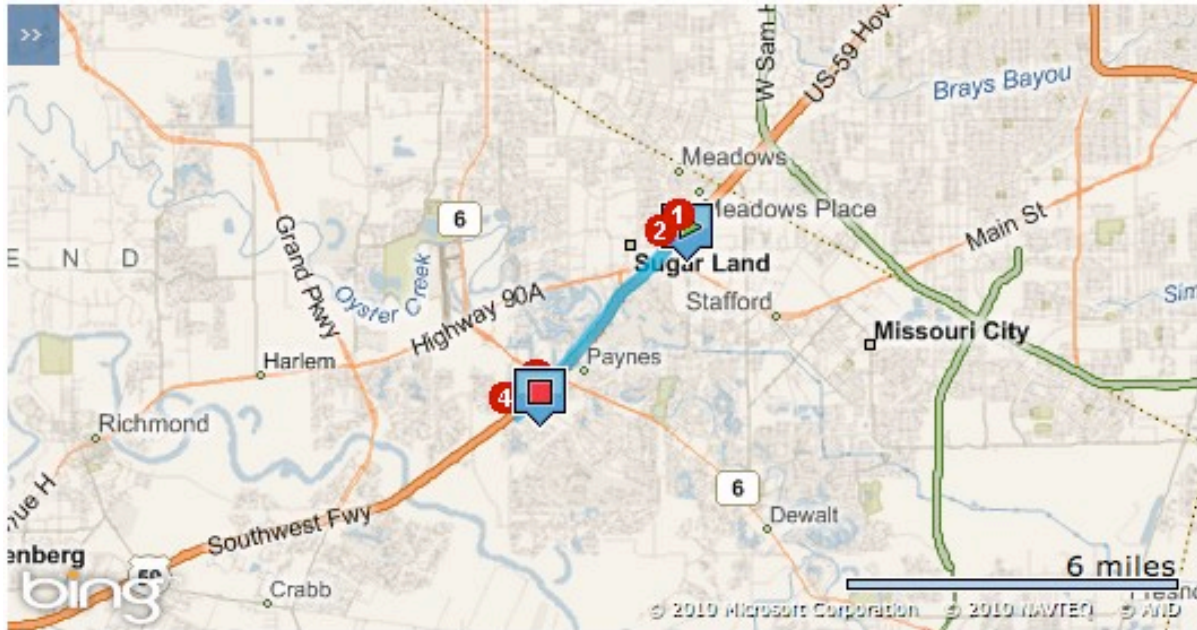

### Driving Directions to the First Colony Mall:

The following **Easy Route** can assist you in reaching your destination.

**Estimated Travel Time: 6 minutes 5.5miles**

**ATTENTION:** We do our best to present accurate driving directions, generated from the most current mapping services available. However, new road construction and highway modifications may result in some discrepancies.

Thank you for choosing Marriott. We look forward to seeing you soon.

Directions	miles
Depart Southwest Fwy toward S Kirkwood Rd	0.1
1. Make a U-turn to stay on Southwest Fwy	0.5
2. Take ramp left and follow signs for US-59 South / Southwest Fwy	3.5
3. Take ramp right for US-59 S toward Sweetwater Blvd / First Colony Blvd	0.7
4. Bear left, and then bear left onto US-59 N	0.6
Arrive at US-59 N	