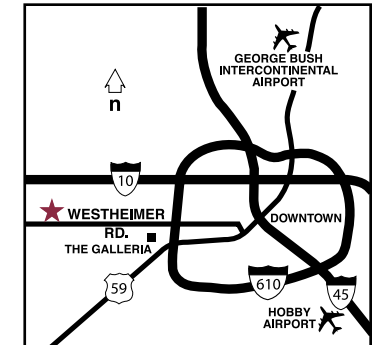

Attractions

The Carillon Center • City Centre Houston • Downtown • Galleria • Hermann Park Area • Katy Mills Mall • Memorial City Mall • Reliant Park • The Richmond Entertainment Strip • Toyota Center (Rockets)

Directions

From William P Hobby Airport (HOU): Follow Airport Exit signs; turn right on Airport Blvd. Turn right on I-45 South and exit on Sam Houston Toll Road West. Go approximately 20 miles to Westheimer Road; exit and turn right on Westheimer Road. Travel approximately 1 mile and turn right on Elmside. The hotel is on the right.

From George Bush Intercontinental Airport-Houston (IAH): Follow Airport Exit signs for JFK Blvd./I-45. Travel south on JFK Blvd. for approximately 3 miles; turn right on North Belt Service Road (Sam Houston Toll Road); enter ramp to Sam Houston Toll Road. Travel approximately 25 miles to Westheimer Road; turn left. Turn right on Elmside (approximately 1 mile). The hotel is on the right.