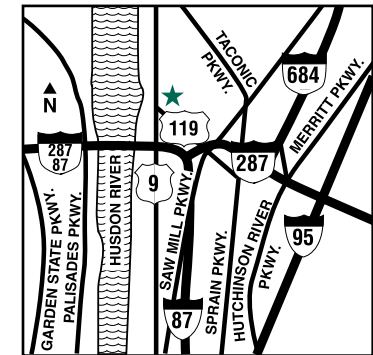

From White Plains Airport (HPN): Take I-684 S. to I-287 W. to Exit 1, turn right onto Route 119 W. (White Plains Road). Hotel is on the right.

From New York LaGuardia Airport (LGA): Take Grand Central Pkwy. W. to Triboro Bridge. Cross bridge and follow signs to Major Deegan North. Major Deegan North turns into I-87 North. Take I-87 North through tolls. After toll take Exit 9 (Tarrytown); at end ramp turn right onto 119 East. Hotel is on the left.

From Newark Airport (EWR): Follow signs for New Jersey Turnpike. Take New Jersey Turnpike North. Cross George Washington Bridge. Follow signs for I-87/Upstate New York. Take I-87 North to Exit 9 (Tarrytown). At end of ramp turn right onto Route 119 East. Hotel is on the left.