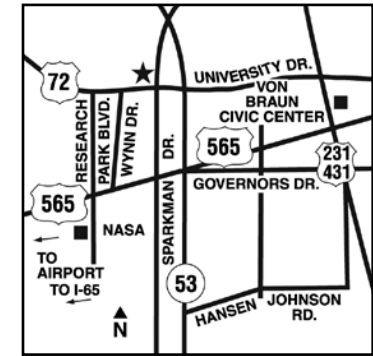

**Attractions**

U.S. Space & Rocket Center • Alabama Constitution Village • Twickingham Historic Village • Harrison Brothers Hardware • Jack Daniel’s Distillery • Southern Adventures • Early Works Museum • Point Mallard/Water Park • Von Braun Civic Center • NASA Space Center/Marshall Space Flight Center • Bridge Street Shopping Mall • Botanical Gardens

**Directions**

From Huntsville International Airport: Take Exit #340, 565 East to Exit #14 Research Park Boulevard North (255). Follow to Highway 72 East (University Drive). The hotel will be 2 miles on the left between Pier 1 and Pizza Hut.