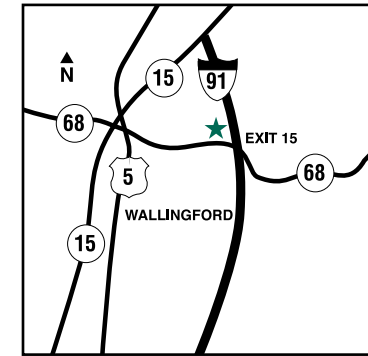

Directions

From New Haven: Take 91 North to Exit 15. Take a left off the exit ramp and at your second set of lights make a right. The hotel will be on your right.

From Bradley International Airport: Take 91 South to Exit 15. Make a right off the exit ramp and at the first light make another right. The hotel will be on your right.

IT'S A NEW STAY.™