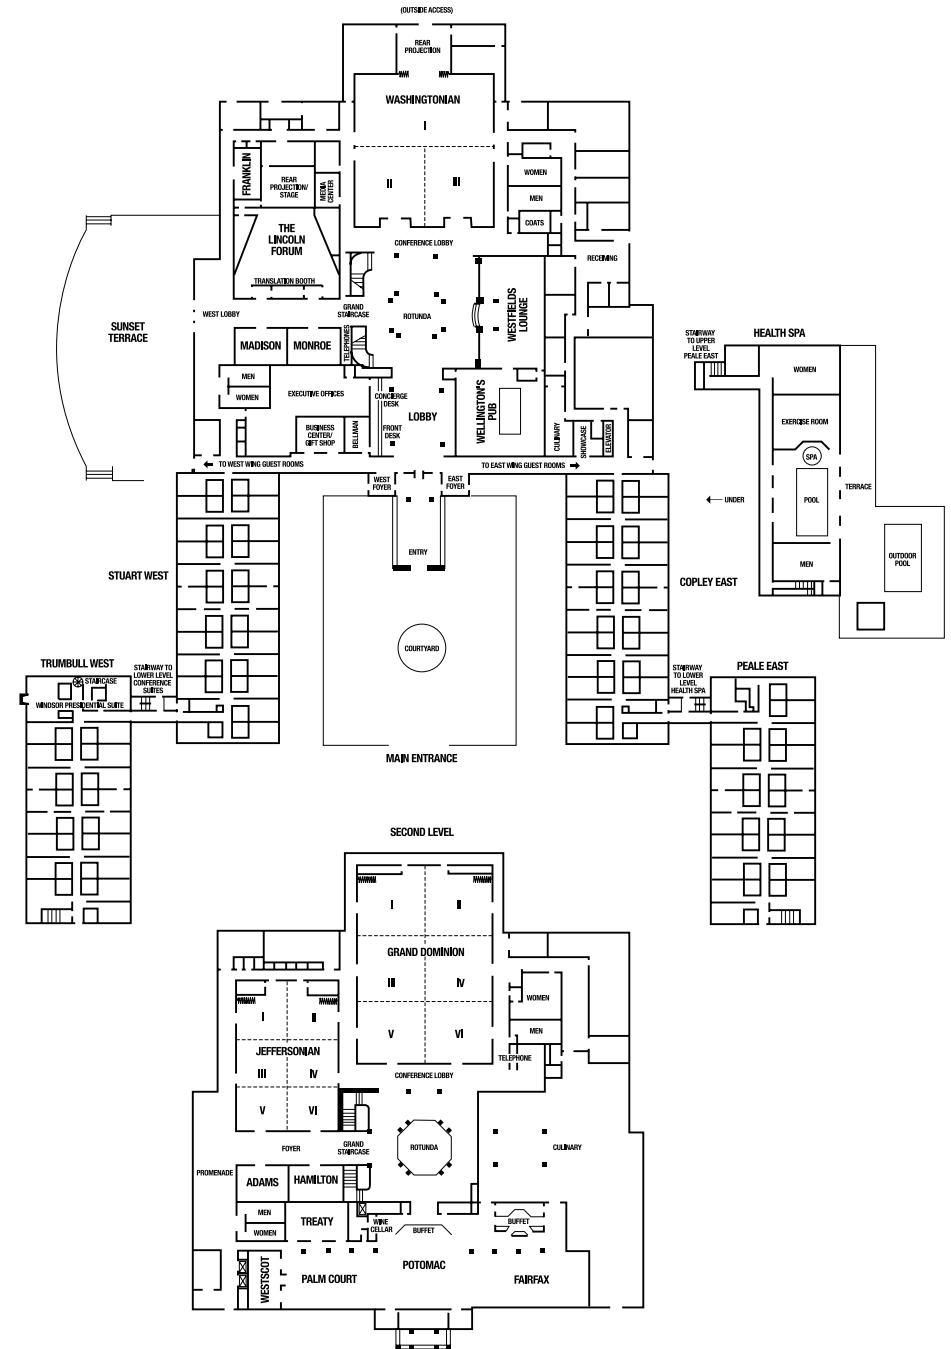

Meeting Room	Dimensions		Capacity				
	WxLxH	Sq. Ft.	Theater	Schoolroom	Conference	U-Shape	Banquet
Washingtonian	80x95x16	7,622	800	550	-	-	490
Salon A	80x48x16	3,795	220	200	-	-	160
Salon B	40x48x16	1,889	120	80	28	38	80
Salon C	39x48x16	1,866	120	80	28	38	80
Franklin	17x34x12	588	40	30	20	20	30
Madison	22x32x12	699	60	32	24	25	40
Monroe	22x32x12	699	60	32	24	25	40
Lincoln Forum (auditorium)	-	-	173	-	-	-	-
Grand Dominion	80x114x16	9,109	1100	560	-	-	550
Salon I	40x37x16	1,477	96	80	30	36	80
Salon II	40x37x16	1,481	96	80	30	36	80
Salon III	37x40x16	1,477	96	80	30	36	80
Salon IV	37x40x16	1,481	96	80	30	36	80
Salon V	40x39x16	1,532	96	80	30	36	80
Salon VI	40x39x16	1,536	96	80	30	36	80
Jeffersonian	62x82x16	5,053	450	360	-	-	300
Salon 1	27x31x16	832	60	36	18	30	40
Salon 2	27x31x16	829	60	36	18	30	40
Salon 3	27x31x16	832	60	36	18	30	40
Salon 4	27x31x16	829	60	36	18	30	40
Salon 5	27x31x16	835	60	36	18	30	40
Salon 6	31x27x16	832	60	36	18	30	40
Adams	21x32x12	677	60	32	24	25	40
Hamilton	22x32x12	703	60	32	24	25	40
Treaty	19x38x11	730	-	-	-	-	-
Westcott	34x19x11	631	36	30	24	-	40
Sargent	16x27x9	430	25	20	20	20	20
Marlborough	18x25x9	452	25	20	20	20	20
Cumberland	18x25x9	452	25	20	20	20	20
Wellesley	18x25x9	454	25	20	20	20	20
Cambridge	18x30x9	542	25	20	20	20	20

WESTFIELDS MARRIOTT WASHINGTON DULLES
14750 Conference Center Drive Chantilly, VA 20151
Phone: 703-818-0300 Fax: 703-818-3655
WestfieldsMarriott.com