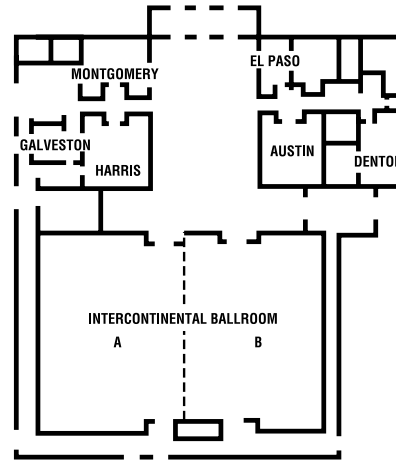

SOUTH TOWER CONFERENCE CENTER
(LOBBY LEVEL)