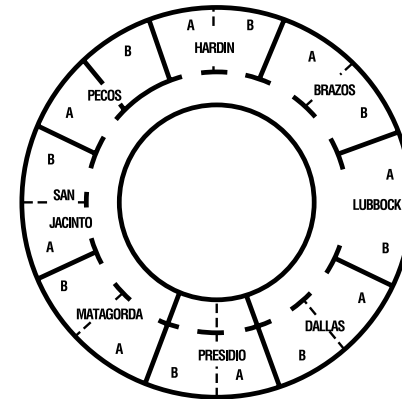

SOUTH TOWER CONFERENCE CENTER
(LOBBY LEVEL)

NORTH TOWER

LOWER LOBBY LEVEL

LOBBY LEVEL

TOWER SUITES LEVEL

**HOUSTON AIRPORT MARRIOTT®
AT GEORGE BUSH INTERCONTINENTAL**

18700 John F. Kennedy Blvd.
Houston, Texas 77032
Phone: 281.443.2310
Fax: 281.443.5294
Marriott.com/iahap