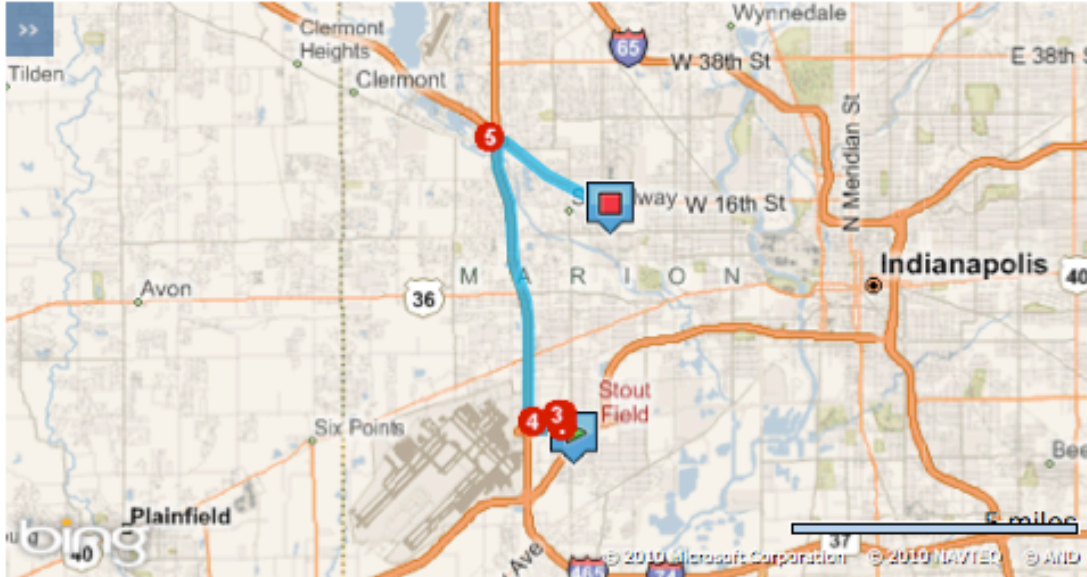

Looking for hotels near Indianapolis Motor Speedway? The Residence Inn Indianapolis Airport provides travelers with comfortable accommodations close to the action. Our hotel is located just five miles from the Indianapolis Motor Speedway and is near a variety of restaurants, golf courses, and the Indianapolis International Airport.

Residence Inn Indianapolis Airport
 5224 West Southern Avenue
 Indianapolis, Indiana 46241
 Phone: 1-317-244-1500
<http://www.marriott.com/indap>

Driving Directions to Indianapolis Motor Speedway:

The following **Easy Route** can assist you in reaching your destination.

Estimated Travel Time: 11 minutes 8.4miles

ATTENTION: We do our best to present accurate driving directions, generated from the most current mapping services available. However, new road construction and highway modifications may result in some discrepancies.

Thank you for choosing Marriott. We look forward to seeing you soon.

Directions	miles
Depart W Southern Ave toward S Lynhurst Dr	0.1
1. Turn right onto S Lynhurst Dr	0.2
2. Turn left onto Bradbury St	0.1
3. Take ramp left for Sam Jones Expwy	0.5
4. Take ramp right and follow signs for I-74 North / I-465 West	5.2
5. At exit 16A, take ramp right and follow signs for Crawfordsville Rd	2.4
Arrive at W 16th St / Hulman Memorial Way	