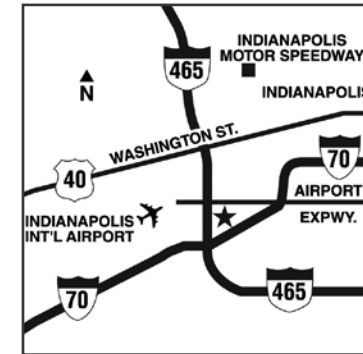

Location

7 miles from Indianapolis International Airport and only 9 miles from downtown Indianapolis. Close to Indianapolis Zoo, Indianapolis Children’s Museum and Indianapolis Motor Speedway.

Meeting Facilities

Attractions

Indianapolis Zoo • Indianapolis Children’s Museum • Indianapolis Motor Speedway • White River Gardens • Indiana State Museum • IMAX Theater • Lucas Oil Stadium • Conseco Fieldhouse • Indianapolis Downtown • Convention Center

Local Restaurants

Indy’s Family Restaurant • Rick’s Boatyard Cafe • The Library

Directions

Indianapolis International Airport: 7 miles East. Take I-70 East to I-465 North to Sam Jones Expressway East (Exit 11). Take Executive Drive exit and turn left onto Executive Drive. At first stop sign, turn left onto Fortune Circle. Estimated taxi fare: 20 USD (one way) or complimentary airport shuttle. Downtown Indianapolis: Take I-70 West to Sam Jones Expressway (Exit 75). Take Executive Drive exit and turn right. At first stop sign, turn left onto Fortune Circle.