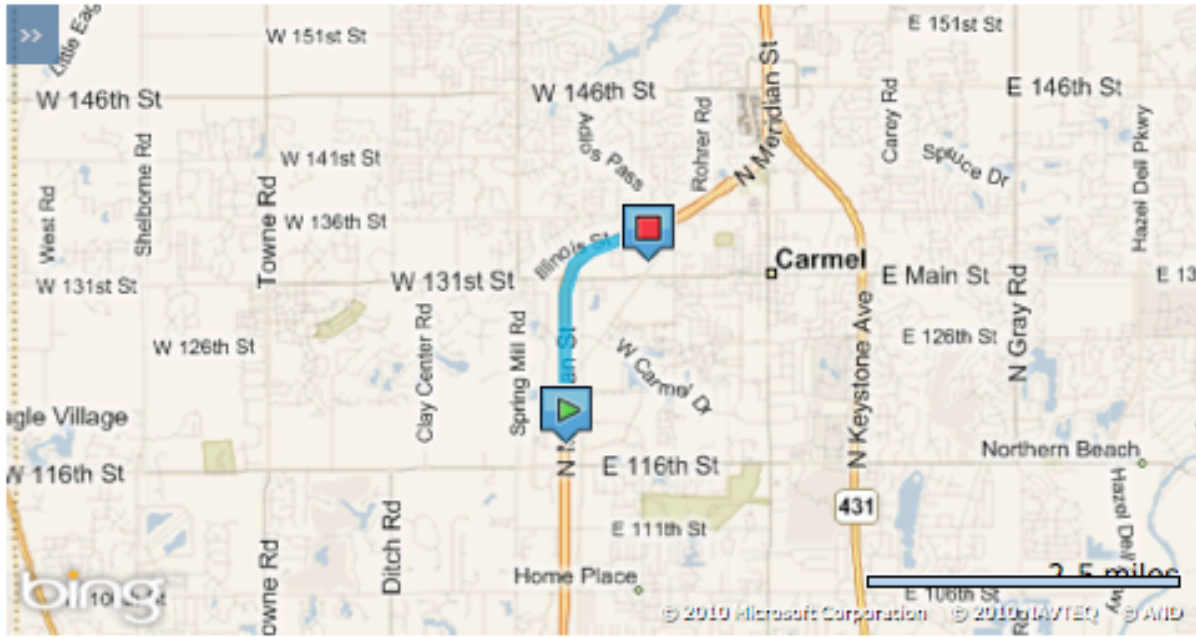

The Residence Inn Indianapolis Carmel is conveniently located just three miles from St. Vincent Carmel Hospital.

Our Carmel lodging also offers:

- Complimentary high-speed wireless Internet Access
- Suites with fully-equipped kitchens
- Pet-friendly hotel accommodations
- Complimentary daily hot breakfast buffet

Residence Inn Indianapolis Carmel
11895 North Meridian Street
Carmel, Indiana 46032
Phone: 1-317-846-2000
<http://www.marriott.com/indcr>

Driving Directions to St. Vincent Carmel Hospital:

The following **Easy Route** can assist you in reaching your destination.

Estimated Travel Time: 1 minutes 1.9miles

ATTENTION: We do our best to present accurate driving directions, generated from the most current mapping services available. However, new road construction and highway modifications may result in some discrepancies.

Thank you for choosing Marriott. We look forward to seeing you soon.

| Directions | miles |
|---|--------------|
| Depart US-31 North / N Meridian St toward Old Meridian St | 1.9 |
| Arrive at US-31 North / N Meridian St | |