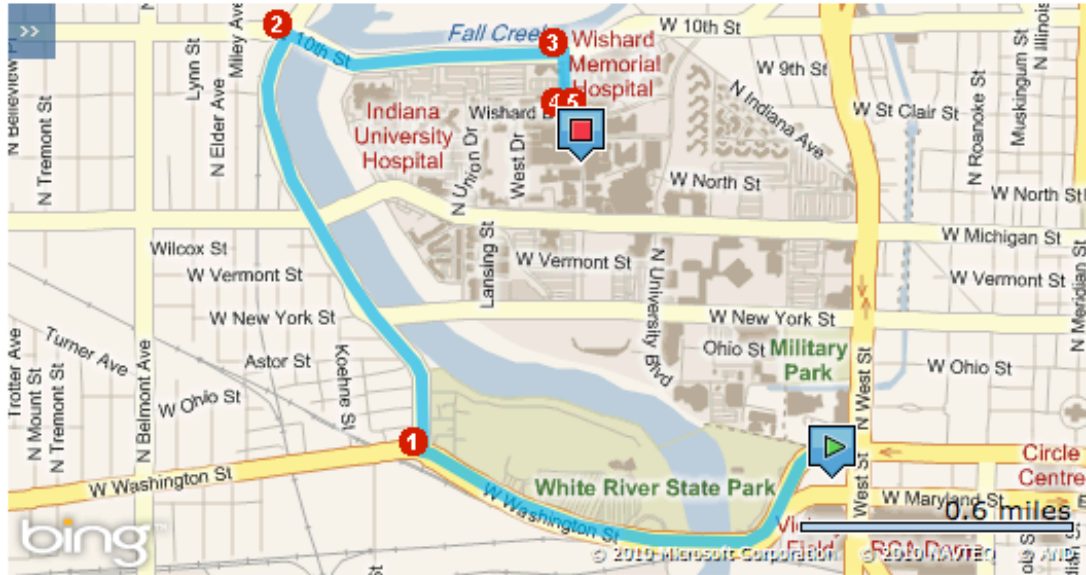

### **Riley Hospital for Children Provides Outstanding Medical Care**

The Courtyard Indianapolis Downtown is located just three miles from Riley Hospital for Children and features spacious guest rooms with complimentary high-speed Internet Access. Family members and those traveling with patients of Riley Hospital for Children will enjoy all the comforts of home, within close proximity of the hospital, at the Courtyard Indianapolis Downtown.

**Driving Directions to Riley Hospital for Children:**

The following **Easy Route** can assist you in reaching your destination.

**Estimated Travel Time: 6 minutes 3.0miles**

**ATTENTION:** We do our best to present accurate driving directions, generated from the most current mapping services available. However, new road construction and highway modifications may result in some discrepancies.

Thank you for choosing Marriott. We look forward to seeing you soon.

Directions	miles
Depart US-40 West / W Washington St toward Schumacher Way	1.1
1. Turn right onto N White River Pky West Dr	1.0
2. Turn right onto W 10th St	0.6
3. Turn right onto N Wilson St	0.1
4. Turn left onto Wishard Blvd	0.0
5. Turn right onto Barnhill Dr	0.0
Arrive at Barnhill Dr	