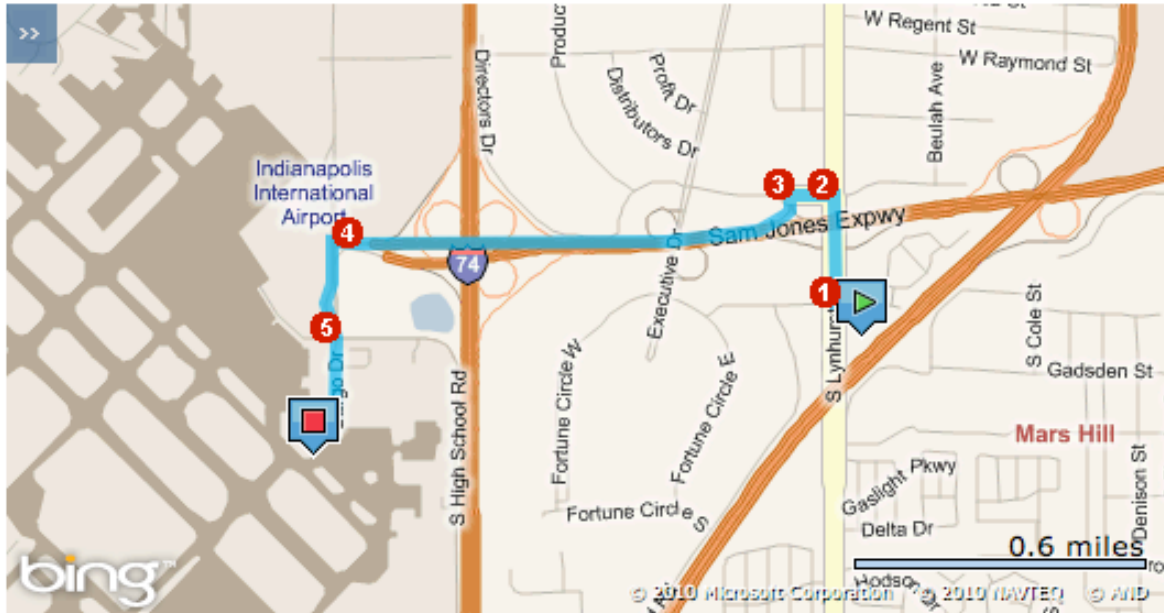

The Fairfield Inn & Suites Indianapolis Airport offers ideal accommodations located just minutes from the [Indianapolis International Airport](#). Our Indianapolis airport hotel provides ideal options for guests visiting the Indianapolis area or for those who are traveling out of town.

Fairfield Inn & Suites Indianapolis Airport
 5220 West Southern Avenue
 Indianapolis, Indiana 46241
 Phone: 1-317-244-1600
<http://www.marriott.com/indfa>

Driving directions to the Indianapolis International Airport:

The following **Easy Route** can assist you in reaching your destination.

Estimated Travel Time: 4 minutes 1.8miles

ATTENTION: We do our best to present accurate driving directions, generated from the most current mapping services available. However, new road construction and highway modifications may result in some discrepancies.

Thank you for choosing Marriott. We look forward to seeing you soon.

Directions	miles
Depart W Southern Ave toward S Lynhurst Dr	0.1
1. Turn right onto S Lynhurst Dr	0.2
2. Turn left onto Bradbury St	0.1
3. Take ramp left for Sam Jones Expwy	0.9
4. Turn left onto S High School Rd	0.3
5. Bear right onto Cargo Dr	0.2
6. Turn right onto road	0.0
Arrive at road on the left	