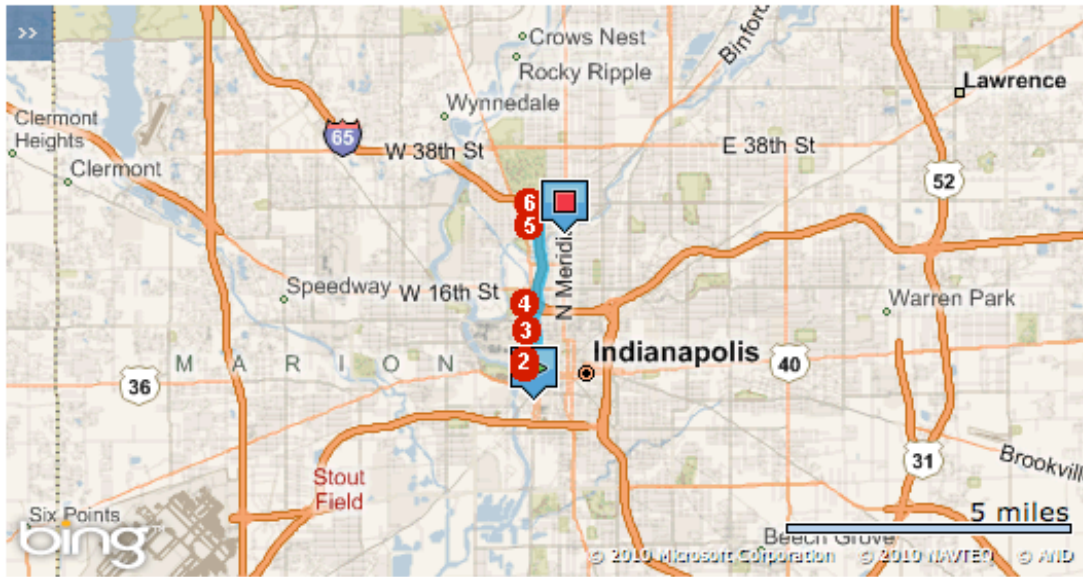

- [Indianapolis Zoo](#)
- [Victory Field](#)
- [IMAX Theater Indiana State Museum](#)
- [Lucas Oil Stadium](#)

Fairfield Inn & Suites Indianapolis Downtown
 501 W Washington Street
 Indianapolis, Indiana 46204
 Phone: 1-317-636-7678
<http://www.marriott.com/indfd>

Whether you're here on business or just looking for something fun to do, our Fairfield Inn & Suites Indianapolis Downtown puts you in the heart of the city's top attractions.

Driving directions to the Indianapolis Children's Museum:

The following **Easy Route** can assist you in reaching your destination.

Estimated Travel Time: 8 minutes 3.7 miles

ATTENTION: We do our best to present accurate driving directions, generated from the most current mapping services available. However, new road construction and highway modifications may result in some discrepancies.

Thank you for choosing Marriott. We look forward to seeing you soon.

Directions	miles
Depart S West St toward US-40 East / W Maryland St	0.1
1. Make a U-turn at US-40 East / W Maryland St	0.1
2. Road name changes to N West St	0.6
3. Keep straight onto N Dr Martin Luther King Jr St	0.5
4. Take ramp right for I-65 North	1.5
5. At exit 116, take ramp right for 29th Street toward 30th Street	0.4
6. Turn right onto W 29th St	0.5
7. Turn left onto N Meridian St	0.1
Arrive at N Meridian St	