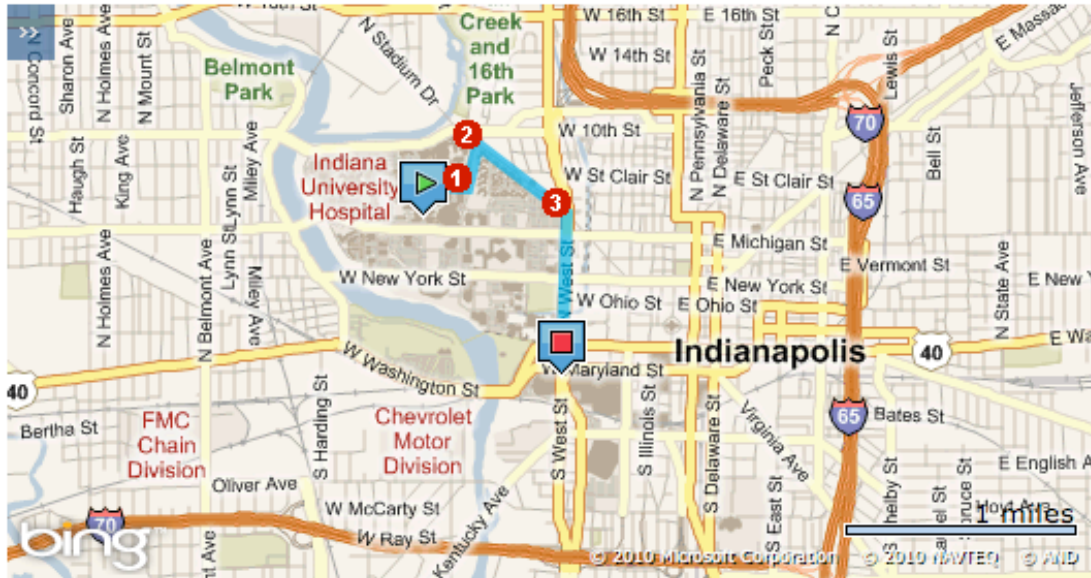

Experience the brand new Fairfield Inn & Suites Indianapolis Downtown. Centrally located in the heart of downtown Indianapolis, our Fairfield Inn & Suites is considered a great option of all Riley Hospital hotels in close proximity. Our hotel is ideal when visiting the hospital as our guest rooms are 25% larger than traditional guest rooms, giving you the extra room to relax comfortably.

Our Fairfield Inn & Suites puts you within walking distance of Riley Hospital. When it comes to treatment for children, [Riley Hospital for Children](#) is one of the best in the country. Offering one of the nation's largest out-patient facilities, Riley Hospital for Children has pediatric specialists in every field of medicine and surgery.

Driving directions to Riley Hospital for Children:

The following **Easy Route** can assist you in reaching your destination.

Estimated Travel Time: 4 minutes 1.5 miles

ATTENTION: We do our best to present accurate driving directions, generated from the most current mapping services available. However, new road construction and highway modifications may result in some discrepancies.

Thank you for choosing Marriott. We look forward to seeing you soon.

Directions	miles
Depart W Walnut St toward Locke St	0.2
1. Turn left onto N University Blvd	0.2
2. Turn right onto N Indiana Ave	0.5
3. Bear right onto N West St	0.6
Arrive at N West St	